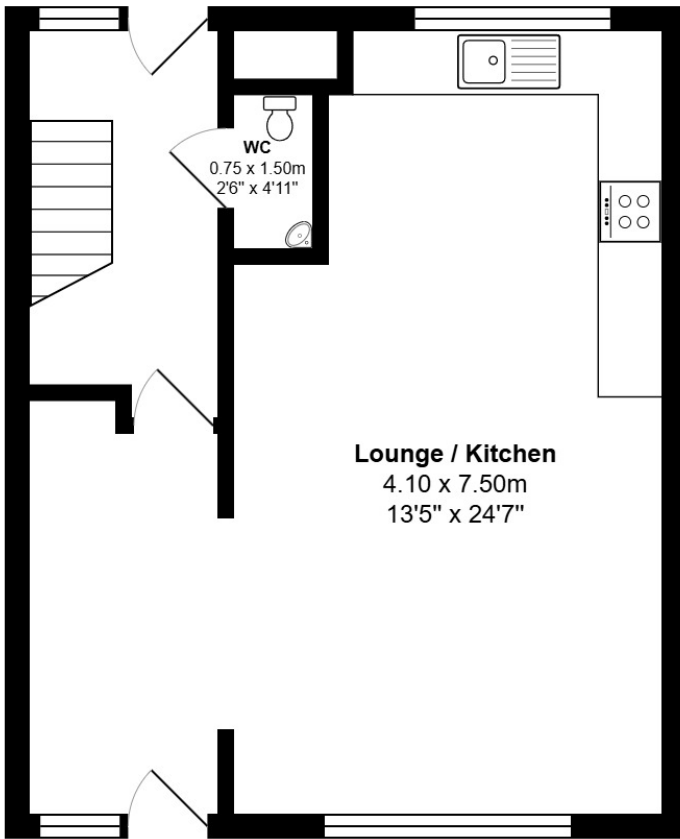

FLOOR PLAN & DIMENSIONS

Approximate Dimensions (Taken from the widest point)

Gross internal floor area (m²): 94m² | EPC Rating: C