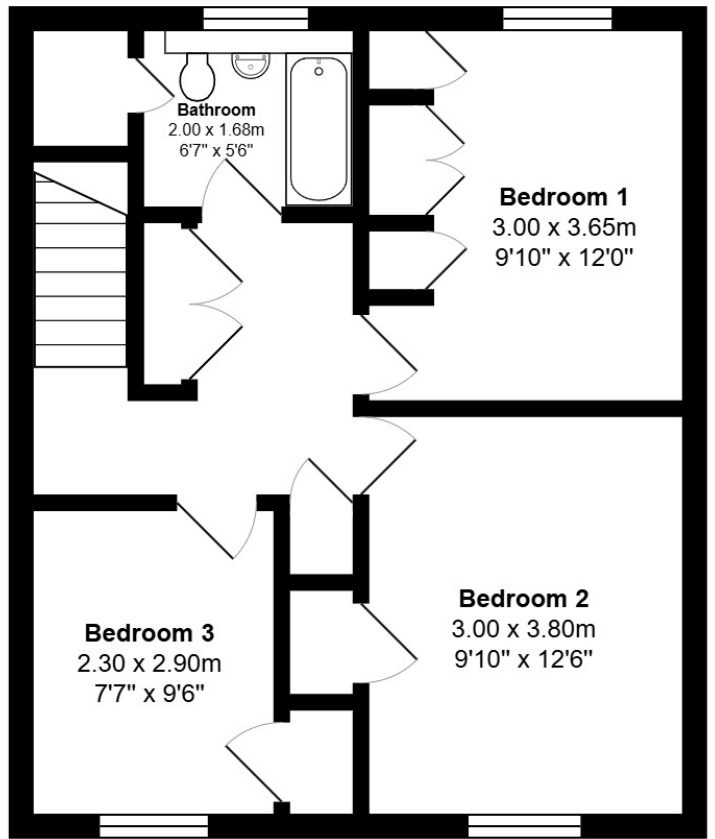

FLOOR PLAN & DIMENSIONS

Approximate Dimensions (Taken from the widest point)

Gross internal floor area (m²): 94m² | EPC Rating: C