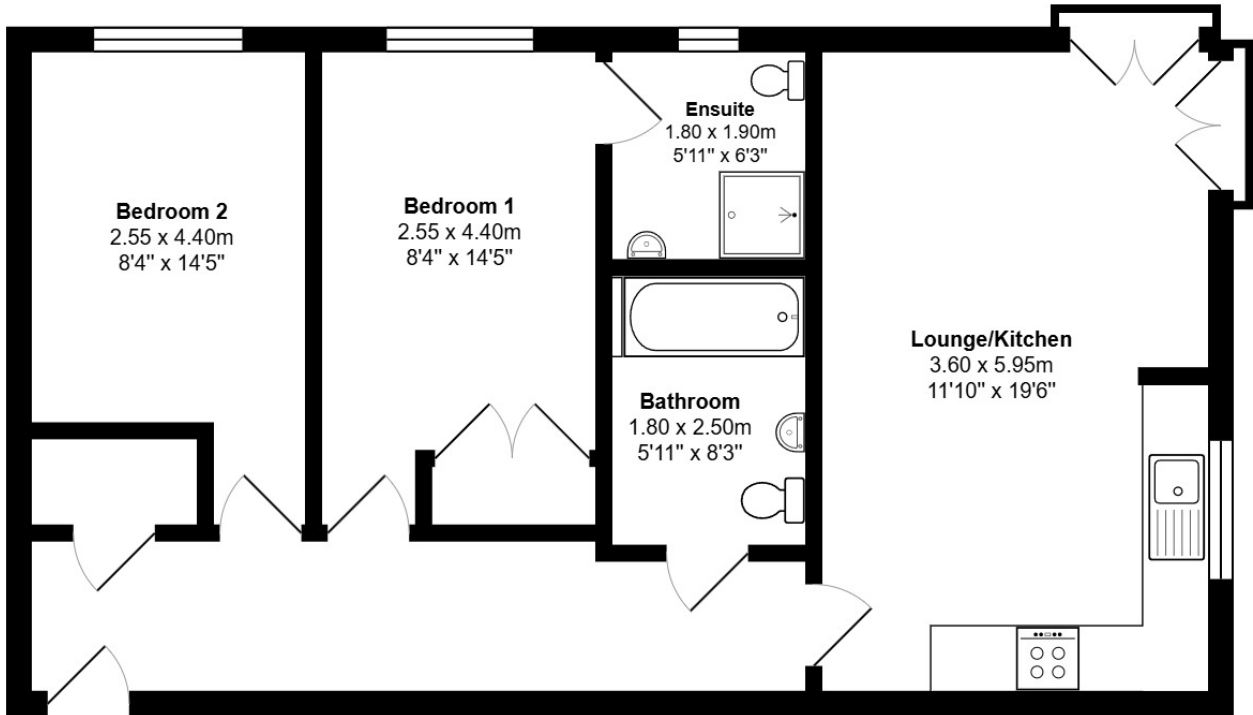

FLOOR PLAN & DIMENSIONS

Approximate Dimensions (Taken from the widest point)

Gross internal floor area (m²): 65m² | EPC Rating: B