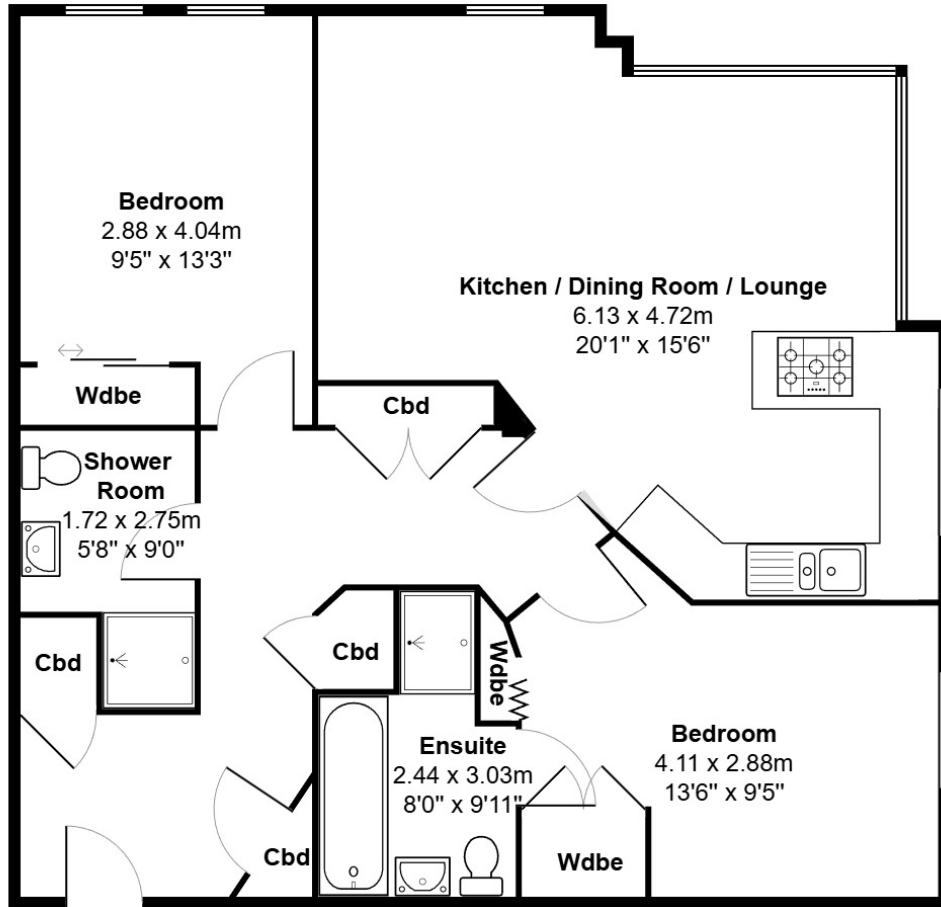

FLOOR PLAN & DIMENSIONS

Approximate Dimensions (Taken from the widest point)

Gross internal floor area (m²): 85m² | EPC Rating: B