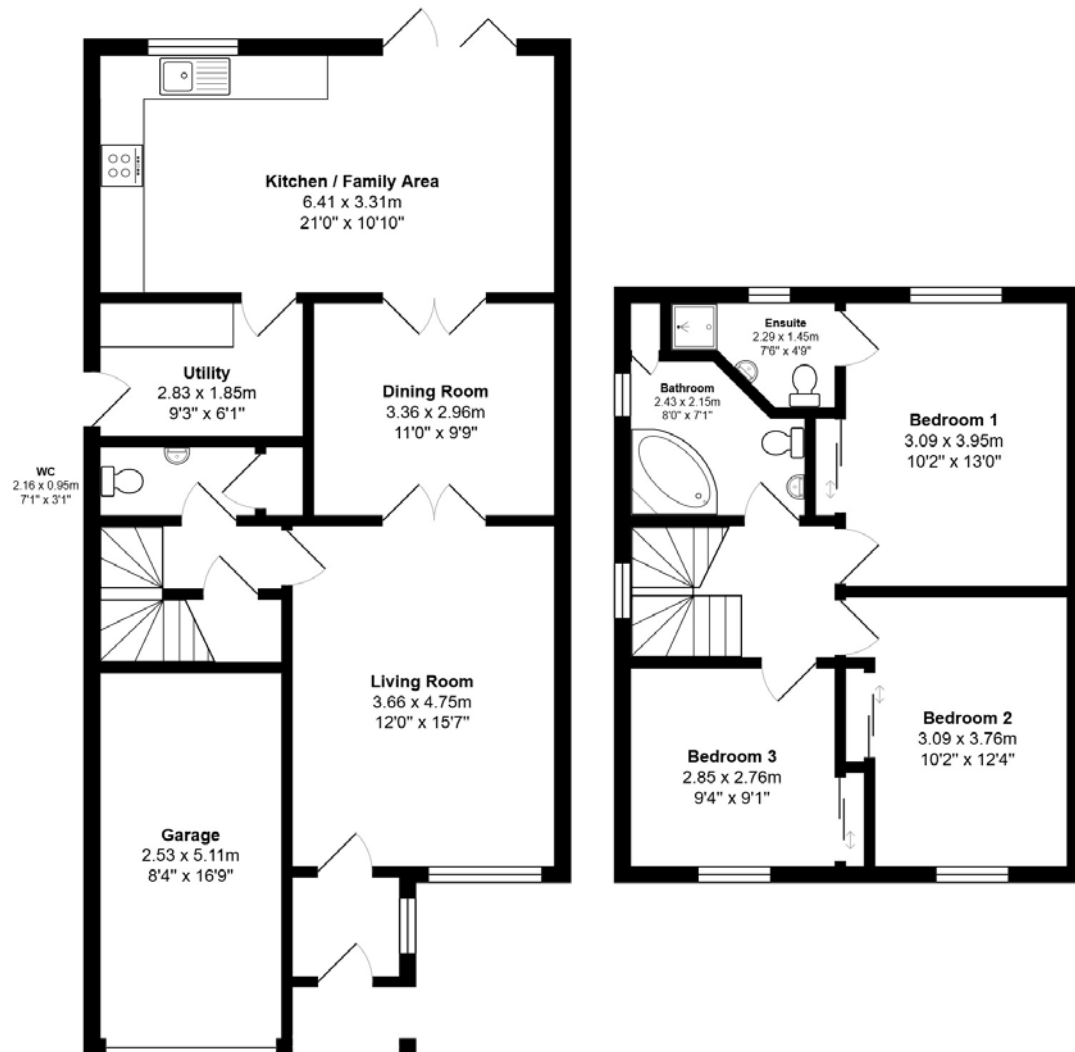

FLOOR PLAN & DIMENSIONS

Approximate Dimensions (Taken from the widest point)

Gross internal floor area (m²): 114m² | EPC Rating: C