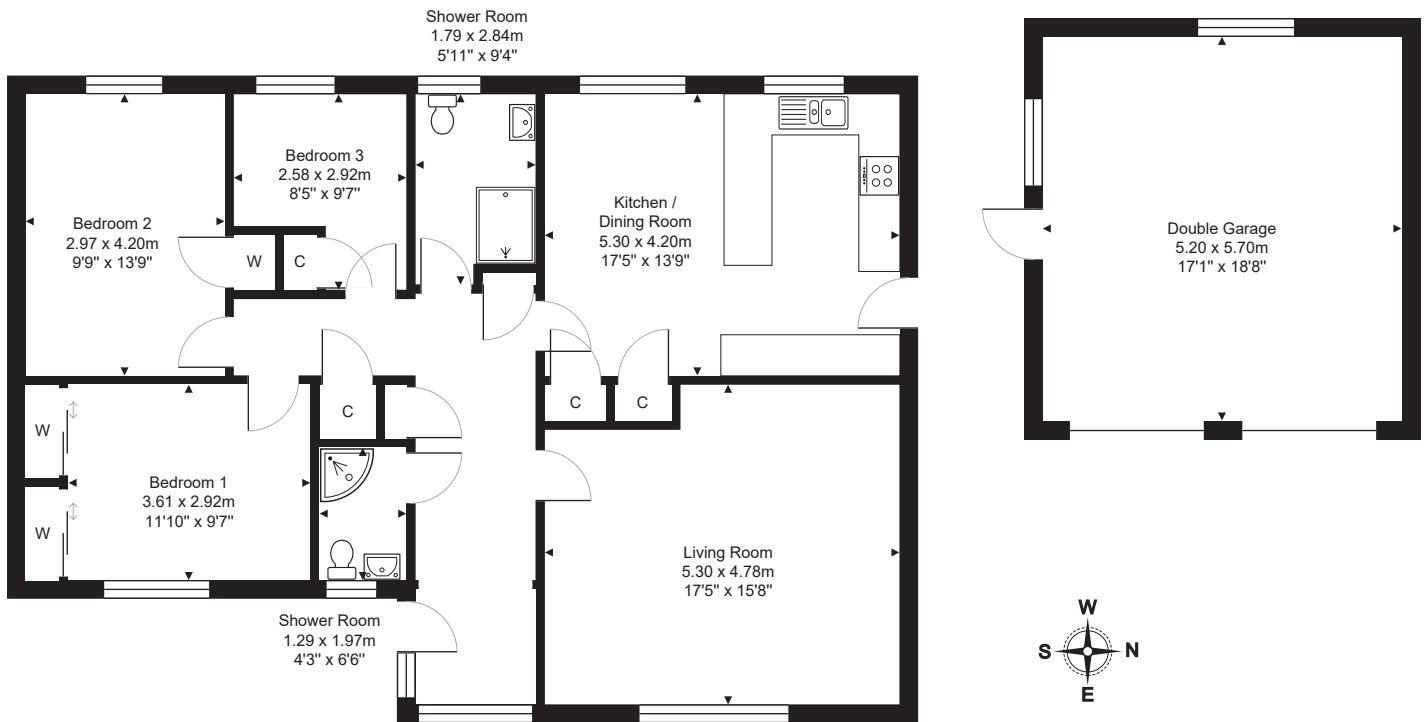

FLOOR PLAN & DIMENSIONS

Approximate Dimensions (Taken from the widest point)

Gross internal floor area (m²): 105m² | EPC Rating: D