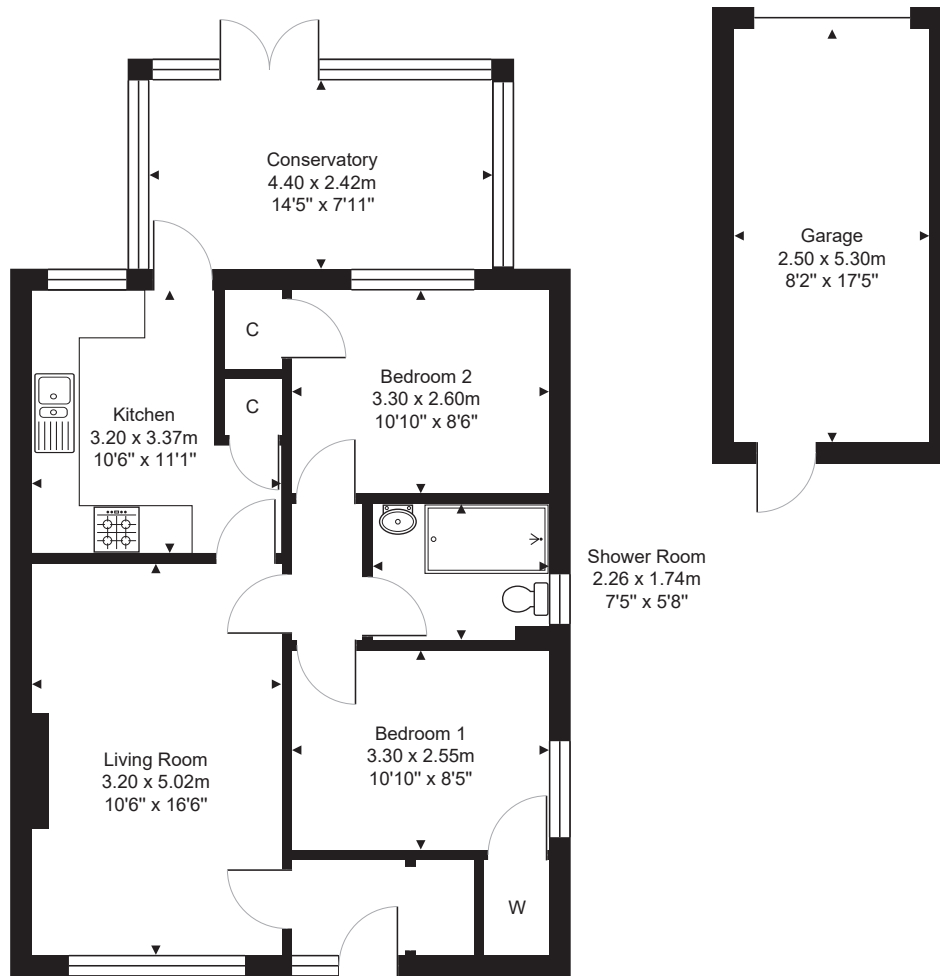

FLOOR PLAN & DIMENSIONS

Approximate Dimensions (Taken from the widest point)

Gross internal floor area (m²): 55m² | EPC Rating: C