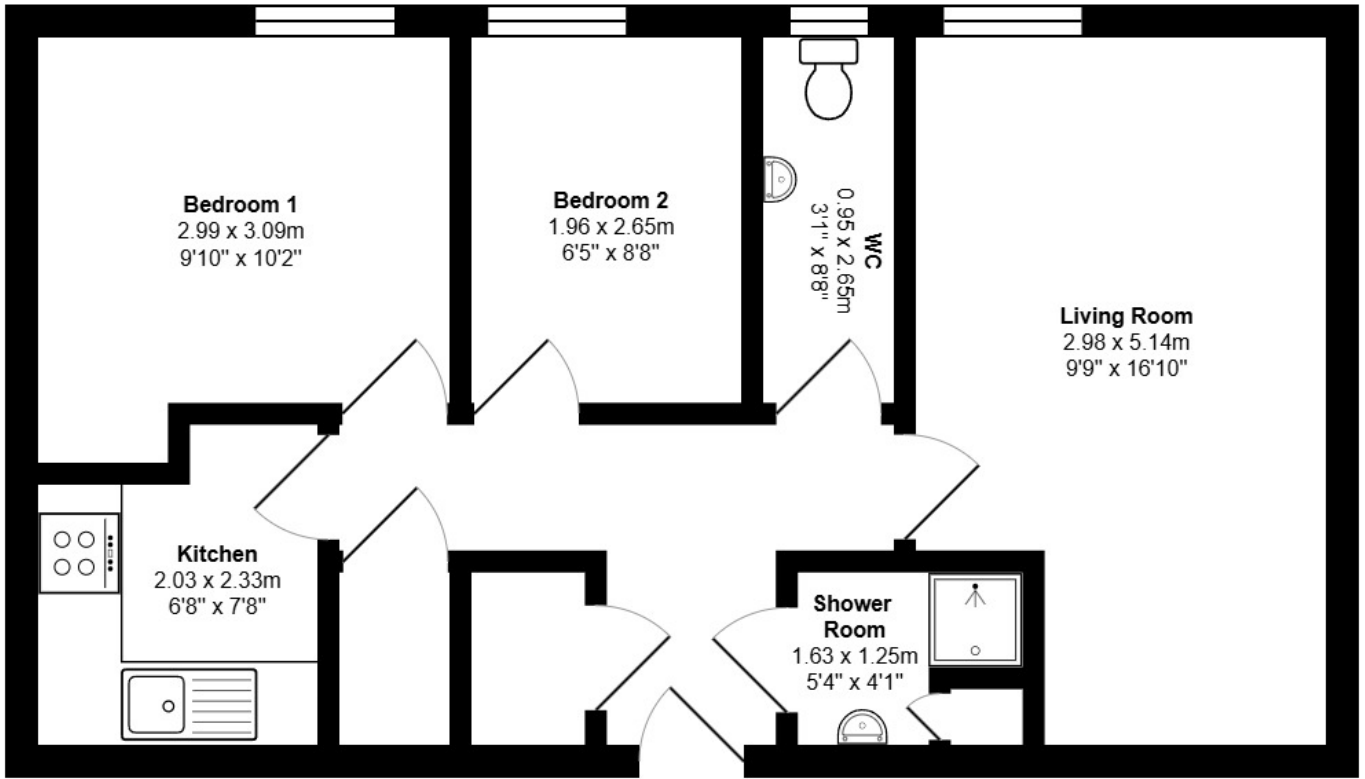

FLOOR PLAN & DIMENSIONS

Approximate Dimensions (Taken from the widest point)

Gross internal floor area (m²): 48m² | EPC Rating: E