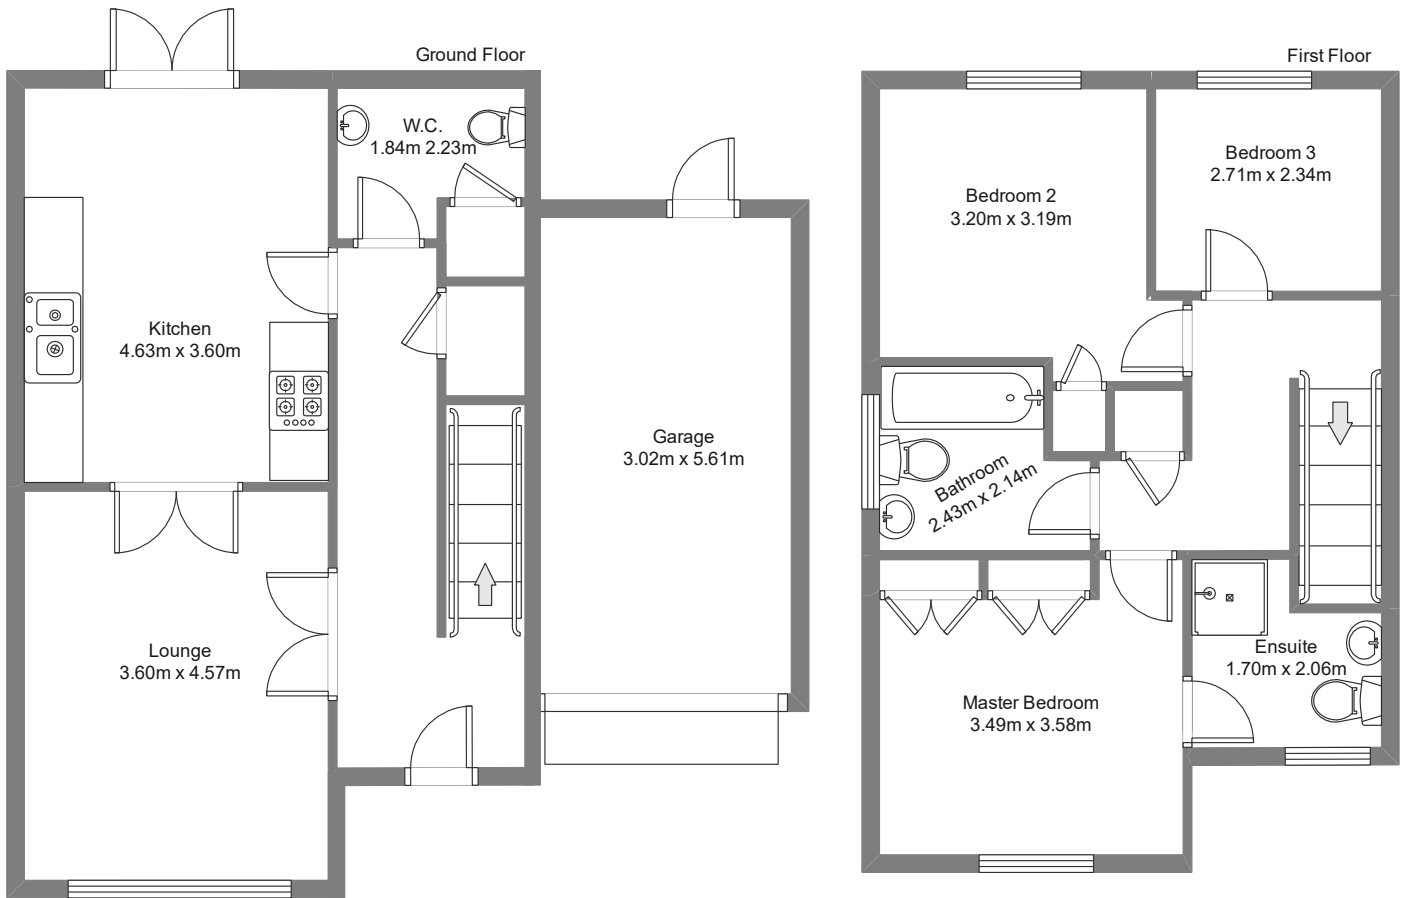

FLOOR PLAN & DIMENSIONS

Approximate Dimensions (Taken from the widest point)

Gross internal floor area (m²): 105m² | EPC Rating: C