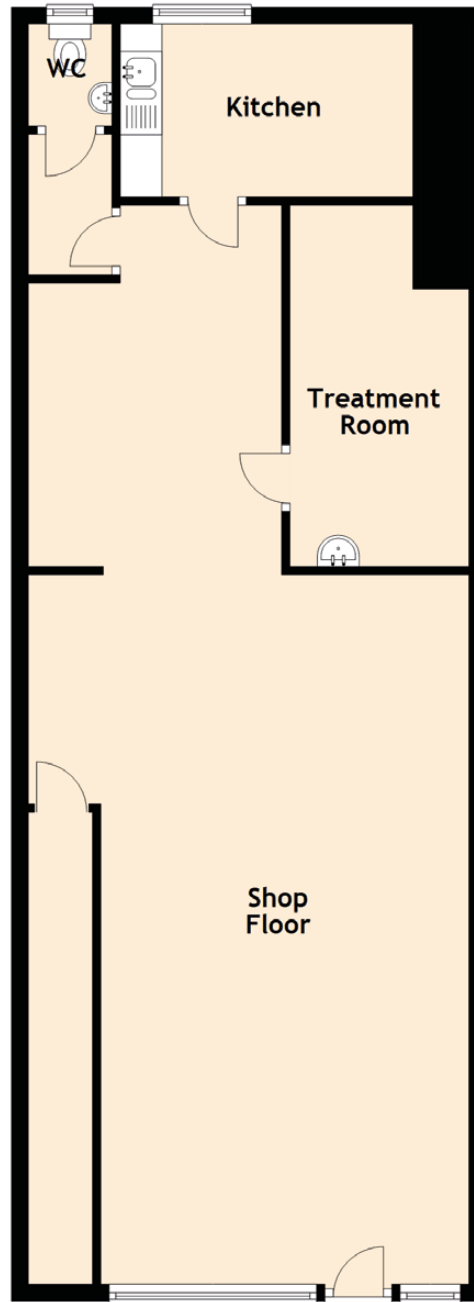

Blondie Kerr, 205 St Johns Road

CORSTORPHINE, EDINBURGH, EH12 7UU

Approximate Dimensions (Taken from the widest point)

Shop Floor	8.50m (27'11") x 5.58m (18'4")
Treatment Room	4.32m (14'2") x 2.14m (7')
Kitchen	3.50m (11'6") x 2.07m (6'9")
WC	1.22m (4') x 1.00m (3'3")

Gross internal floor area (m²): 79m²