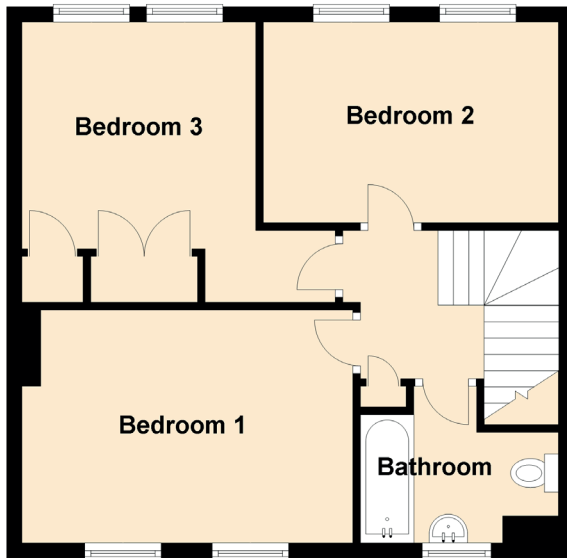

24 Ravenswood Avenue

EDINBURGH, EH16 5SL

Approximate Dimensions
(Taken from the widest point)

Lounge/Diner	6.82m (22'5") x 3.69m (12'1")
Kitchen	2.63m (8'7") x 2.41m (7'11")
Bedroom 1	4.33m (14'2") x 3.07m (10'1")
Bedroom 2	3.86m (12'8") x 2.68m (8'10")
Bedroom 3	3.67m (12') x 3.06m (10')
Bathroom	2.56m (8'5") x 2.05m (6'9")