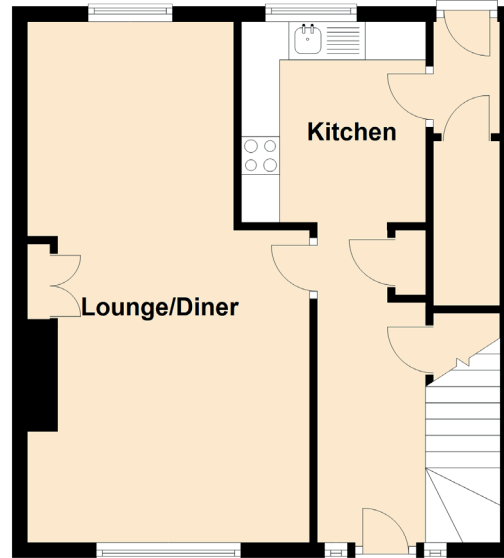

24 Ravenswood Avenue

EDINBURGH, EH16 5SL

Approximate Dimensions
(Taken from the widest point)

Lounge/Diner	6.82m (22'5") x 3.69m (12'1")
Kitchen	2.63m (8'7") x 2.41m (7'11")
Bedroom 1	4.33m (14'2") x 3.07m (10'1")
Bedroom 2	3.86m (12'8") x 2.68m (8'10")
Bedroom 3	3.67m (12') x 3.06m (10')
Bathroom	2.56m (8'5") x 2.05m (6'9")