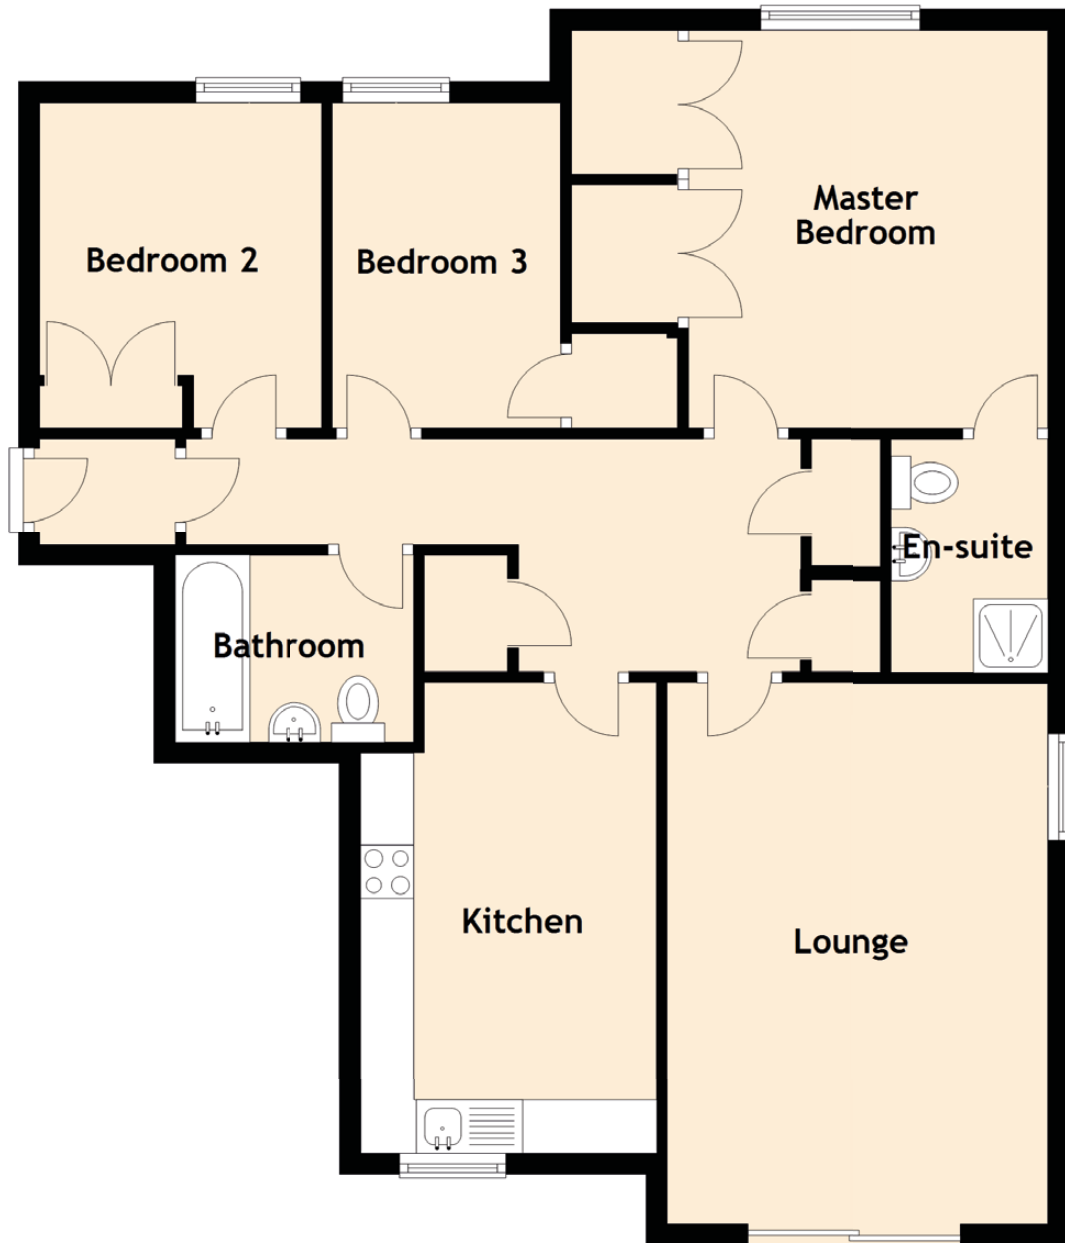

# 36/1 Malbet Park

LIBERTON, EDINBURGH, EH16 6SY

Approximate Dimensions (Taken from the widest point)

Lounge	5.09m (16'8") x 3.58m (11'9")
Kitchen	4.42m (14'6") x 2.45m (8')
Master Bedroom	3.74m (12'3") x 3.38m (11'1")
En-suite	2.20m (7'3") x 1.47m (4'10")
Bedroom 2	3.08m (10'1") x 2.66m (8'9")
Bedroom 3	3.06m (10') x 2.15m (7'1")
Bathroom	2.25m (7'5") x 1.76m (5'9")

Gross internal floor area (m2): 84m<sup>2</sup>