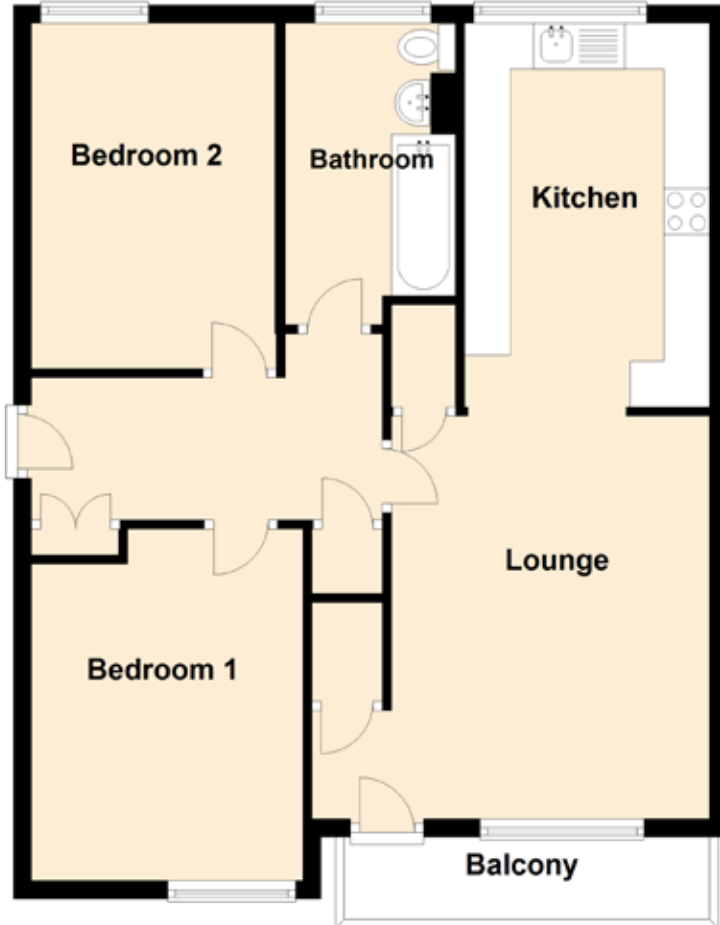

2/8 Hyvot Green

EDINBURGH, EH17 8PH

Approximate Dimensions
(Taken from the widest point)

Lounge	4.41m (14'6") x 4.35m (14'3")
Kitchen	4.20m (13'9") x 2.68m (8'10")
Bedroom 1	3.85m (12'8") x 2.97m (9'9")
Bedroom 2	3.78m (12'5") x 2.98m (9'9")
Bathroom	3.30m (10'10") x 1.53m (5')