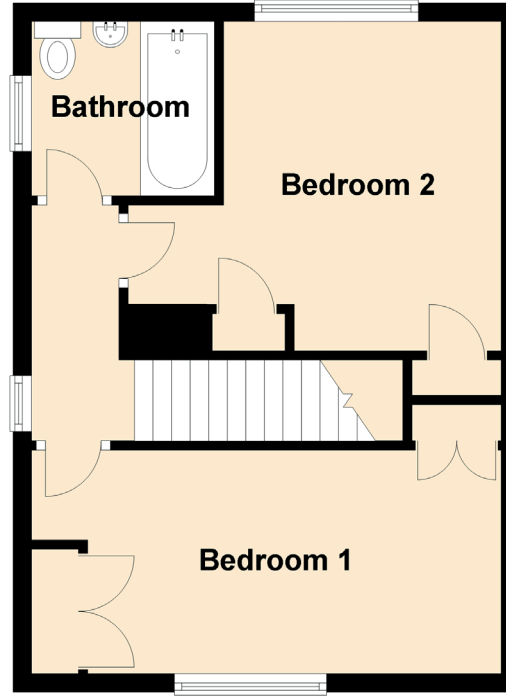

9 Parliament Place

KINGGLASSIE, LOCHGELLY, FIFE, KY5 0XD

Approximate Dimensions
(Taken from the widest point)

Lounge	5.06m (16'7") x 3.55m (11'8")
Kitchen	4.00m (13'1") x 2.41m (7'11")
Bathroom	1.97m (6'6") x 1.88m (6'2")
Bedroom 1	5.04m (16'6") x 2.41m (7'11")
Bedroom 2	4.02m (13'2") x 3.55m (11'8")
Bedroom 1	5.04m (16'6") x 2.41m (7'11")