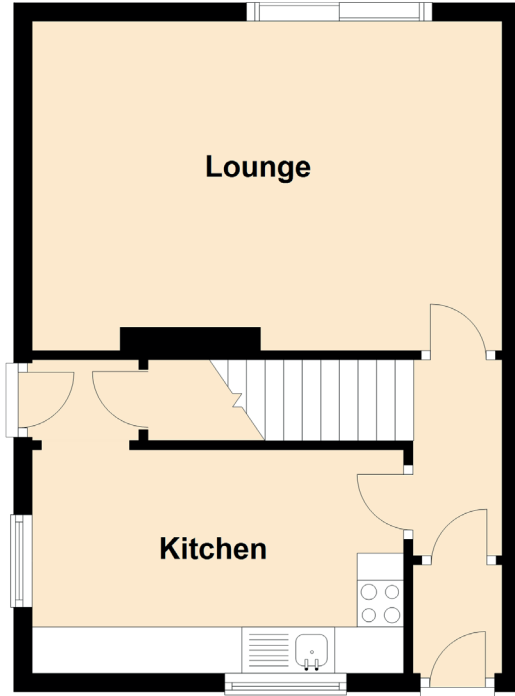

9 Parliament Place

KINGGLASSIE, LOCHGELLY, FIFE, KY5 0XD

Approximate Dimensions
(Taken from the widest point)

Lounge	5.06m (16'7") x 3.55m (11'8")
Kitchen	4.00m (13'1") x 2.41m (7'11")
Bathroom	1.97m (6'6") x 1.88m (6'2")
Bedroom 1	5.04m (16'6") x 2.41m (7'11")
Bedroom 2	4.02m (13'2") x 3.55m (11'8")
Bedroom 1	5.04m (16'6") x 2.41m (7'11")