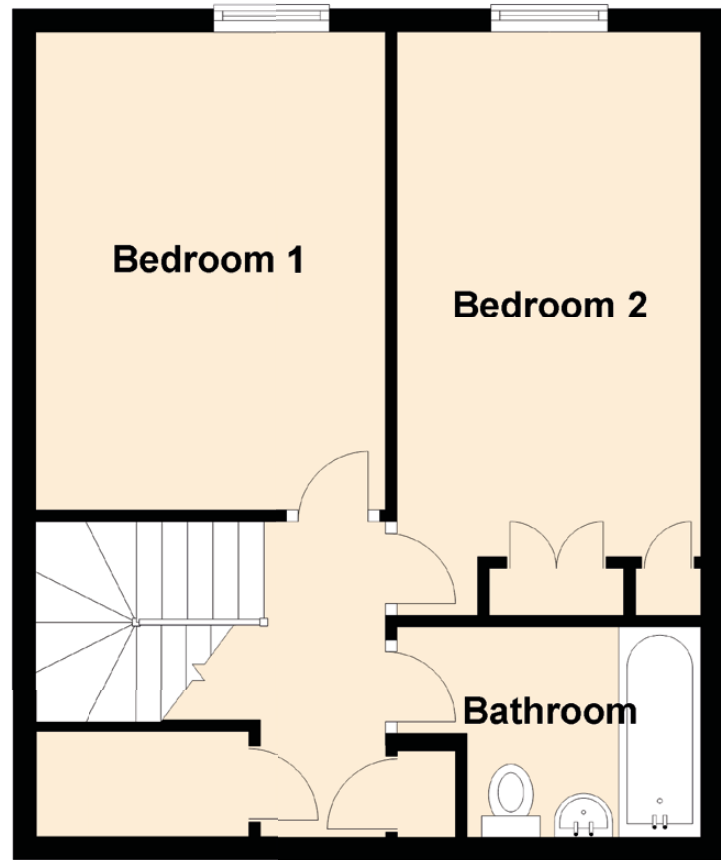

52 Craigbeath Court

COWDENBEATH, FIFE, KY4 9BY

Ground Floor

First Floor

Approximate Dimensions (Taken from the widest point)

Lounge
Kitchen
Bedroom 1
Bedroom 2
Bathroom

4.70m (15'5") x 4.10m (13'5")
2.70m (8'10") x 2.60m (8'6")
4.10m (13'5") x 3.00m (9'10")
5.00m (16'5") x 2.60m (8'6")
2.00m (6'7") x 1.80m (5'11")

Gross internal floor area (m²): 79m²