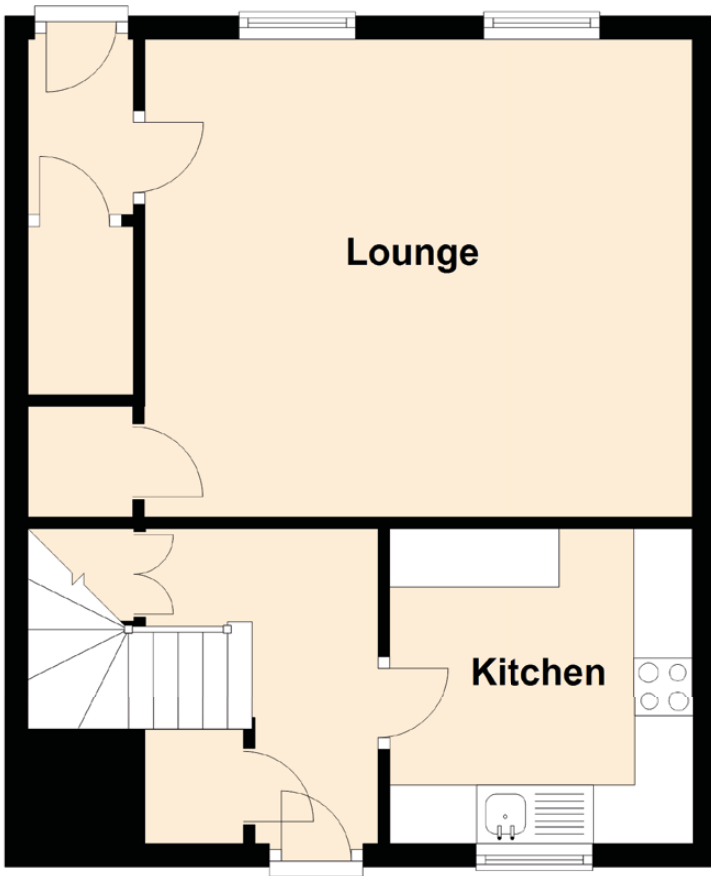

52 Craigbeath Court

COWDENBEATH, FIFE, KY4 9BY

Ground Floor

First Floor

Approximate Dimensions (Taken from the widest point)

Lounge
Kitchen
Bedroom 1
Bedroom 2
Bathroom

4.70m (15'5") x 4.10m (13'5")
2.70m (8'10") x 2.60m (8'6")
4.10m (13'5") x 3.00m (9'10")
5.00m (16'5") x 2.60m (8'6")
2.00m (6'7") x 1.80m (5'11")

Gross internal floor area (m²): 79m²