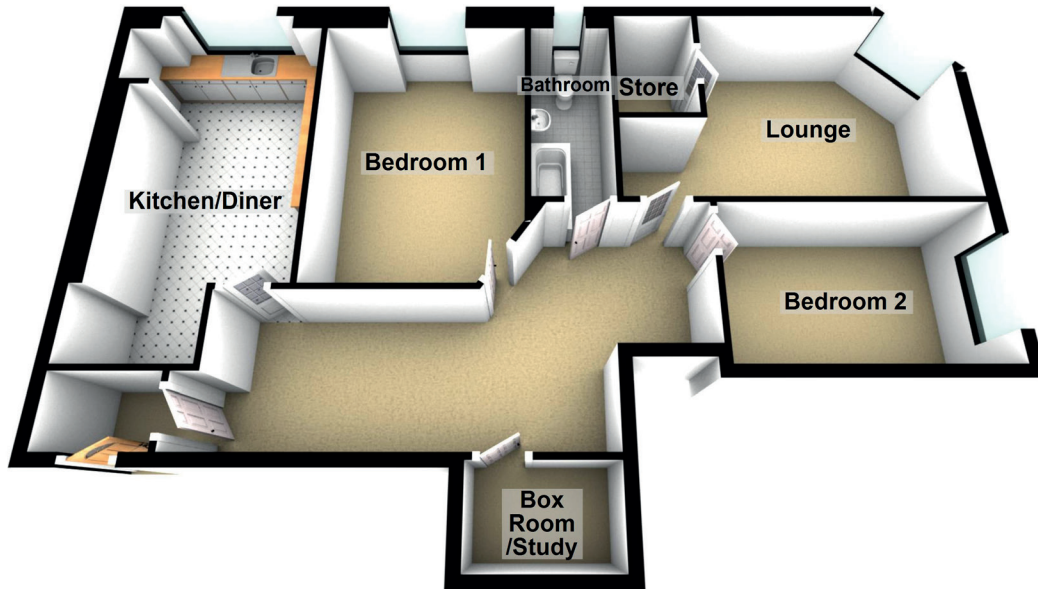

2/2 7 Dundrennan Road

BATTLEFIELD, GLASGOW, G42 9SB

Approximate Dimensions (Taken from the widest point)

Lounge	5.50m (18'1") x 3.40m (11'2")
Kitchen/Diner	6.00m (19'8") x 3.20m (10'6")
Bedroom 1	4.80m (15'9") x 3.30m (10'10")
Bedroom 2	4.40m (14'5") x 2.50m (8'2")
Box Room/Study	2.10m (6'11") x 1.40m (4'7")
Bathroom	3.40m (11'2") x 1.30m (4'3")
Store	1.90m (6'3") x 1.30m (4'3")