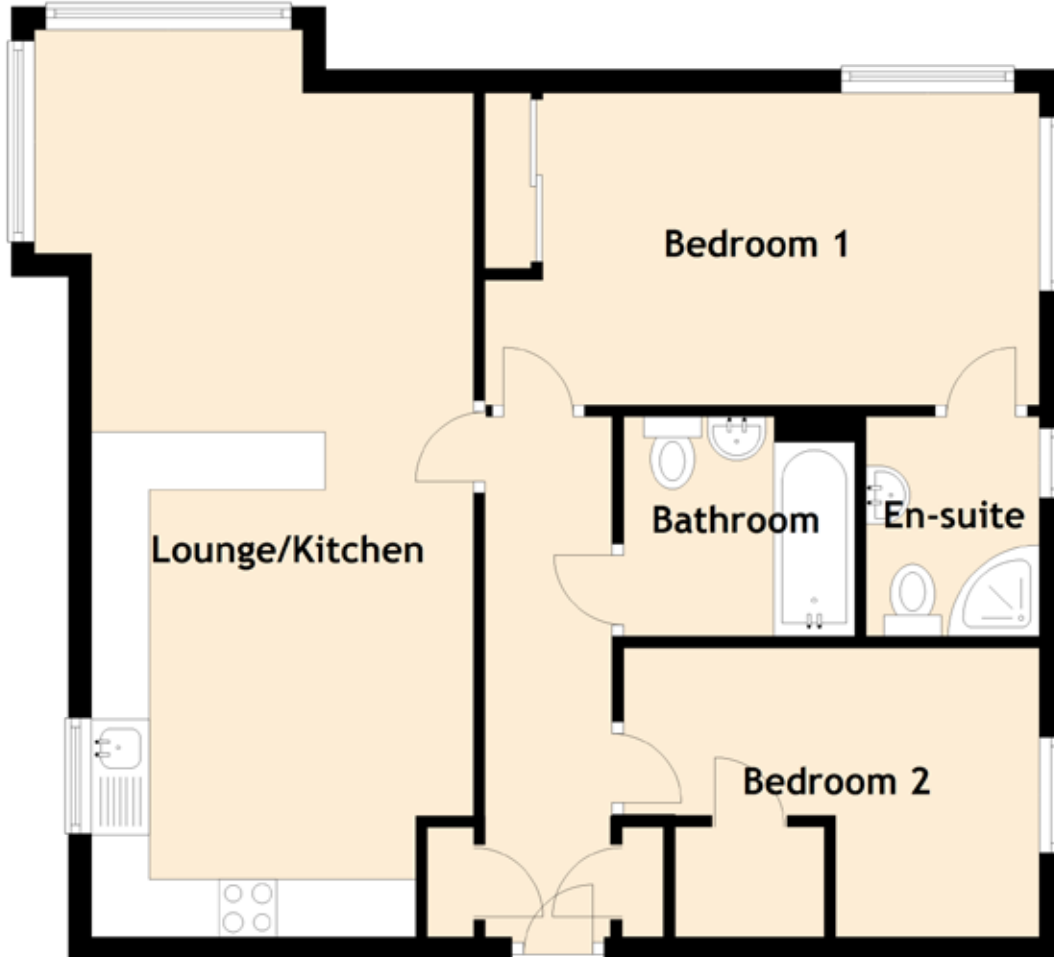

2A Rosemount Grove

LEVEN, FIFE, KY8 4FY

Approximate Dimensions
(Taken from the widest point)

Lounge/Kitchen	7.70m (25'3") x 3.30m (10'10")
Bedroom 1	4.80m (15'9") x 2.70m (8'10")
En-suite	1.90m (6'3") x 1.50m (4'11")
Bedroom 2	3.60m (11'10") x 2.50m (8'2")
Bathroom	2.00m (6'7") x 1.90m (6'3")