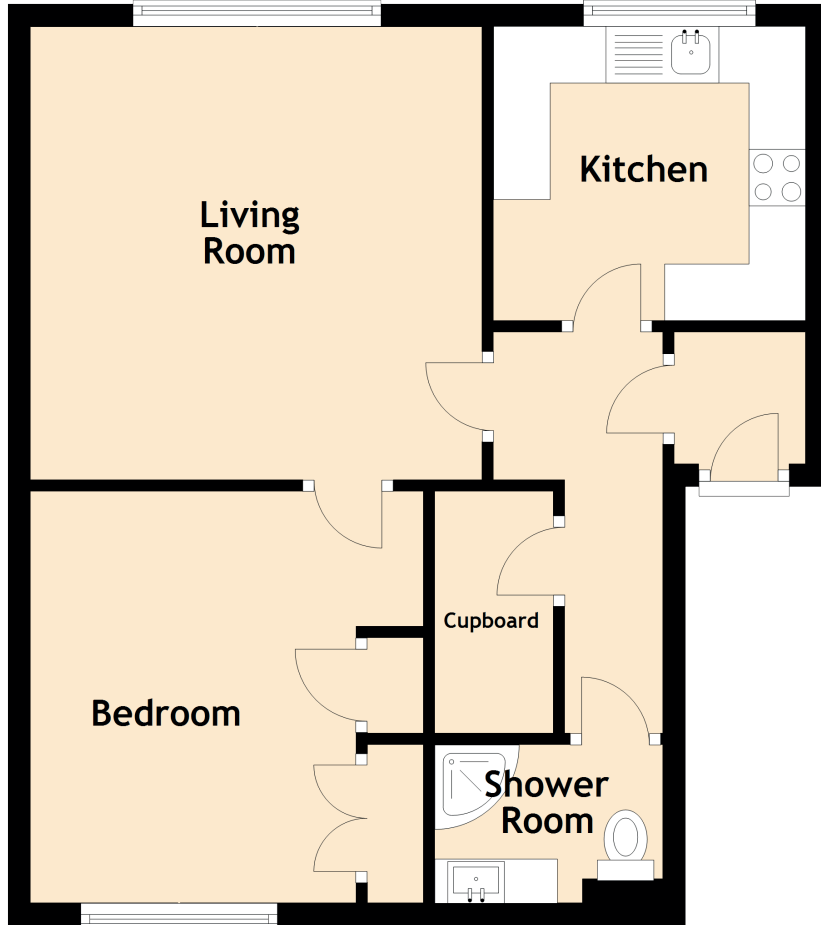

31 Bloomfield Road

ARBROATH, ANGUS, DD11 3LN

Approximate Dimensions (Taken from the widest point)

Living Room	4.01m (13'2") x 4.00m (13'1")
Kitchen	2.76m (9'1") x 2.60m (8'6")
Bedroom	3.64m (11'11") x 2.00m (6'7")
Shower Room	2.10m (6'11") x 1.33m (4'4")