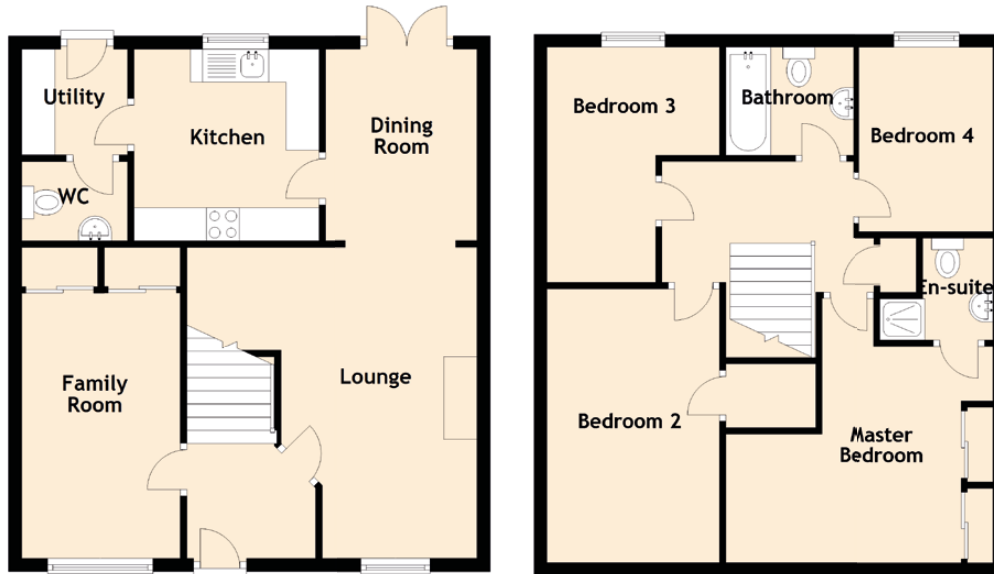

# 44 Cornfoot Crescent

EAST KILBRIDE, SOUTH LANARKSHIRE, G74 3ZB

Approximate Dimensions (Taken from the widest point)

Lounge	5.20m (17'1") x 4.10m (13'5")	Master Bedroom	4.10m (13'5") x 3.40m (11'2")
Dining Room	2.90m (9'6") x 2.30m (7'7")	En-suite	2.10m (6'11") x 1.70m (5'7")
Kitchen	2.80m (9'2") x 2.80m (9'2")	Bedroom 2	4.30m (14'1") x 2.70m (8'10")
Utility	1.60m (5'3") x 1.60m (5'3")	Bedroom 3	3.70m (12'2") x 2.70m (8'10")
WC	1.60m (5'3") x 1.20m (3'11")	Bedroom 4	2.90m (9'6") x 2.10m (6'11")
Family Room	4.20m (13'9") x 2.40m (7'10")	Bathroom	2.00m (6'7") x 1.70m (5'7")

Gross internal floor area (m<sup>2</sup>): 114m<sup>2</sup>