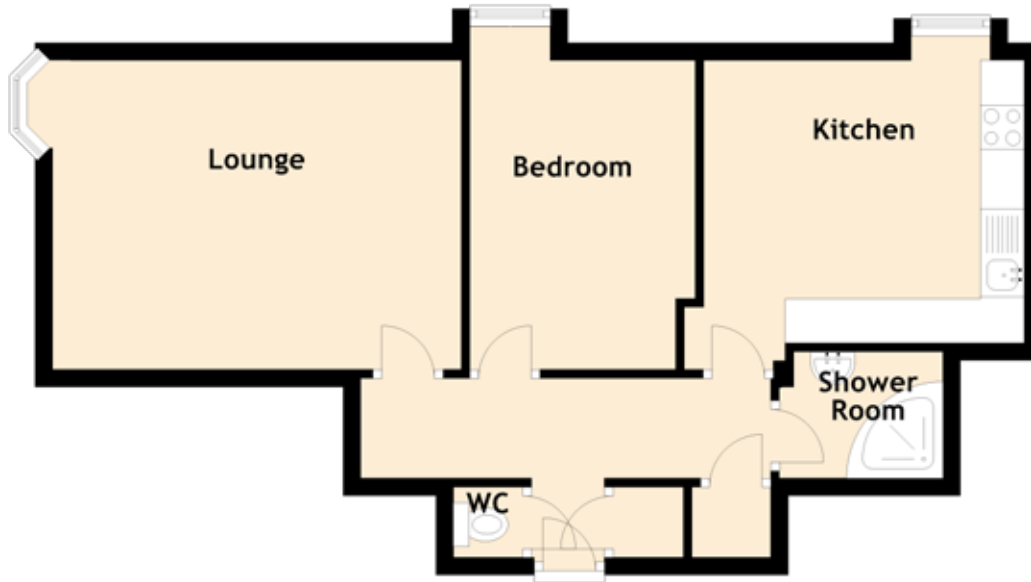

149/13 Buccleuch Street

EDINBURGH, EH8 9NE

Approximate Dimensions (Taken from the widest point)

Lounge	4.66m (15'3") x 3.52m (11'7")
Kitchen	3.22m (10'7") x 2.73m (8'11")
Bedroom	3.91m (12'10") x 2.57m (8'5")
Shower Room	1.95m (6'5") x 1.44m (4'9")
WC	0.80m (2'7") x 0.80m (2'7")