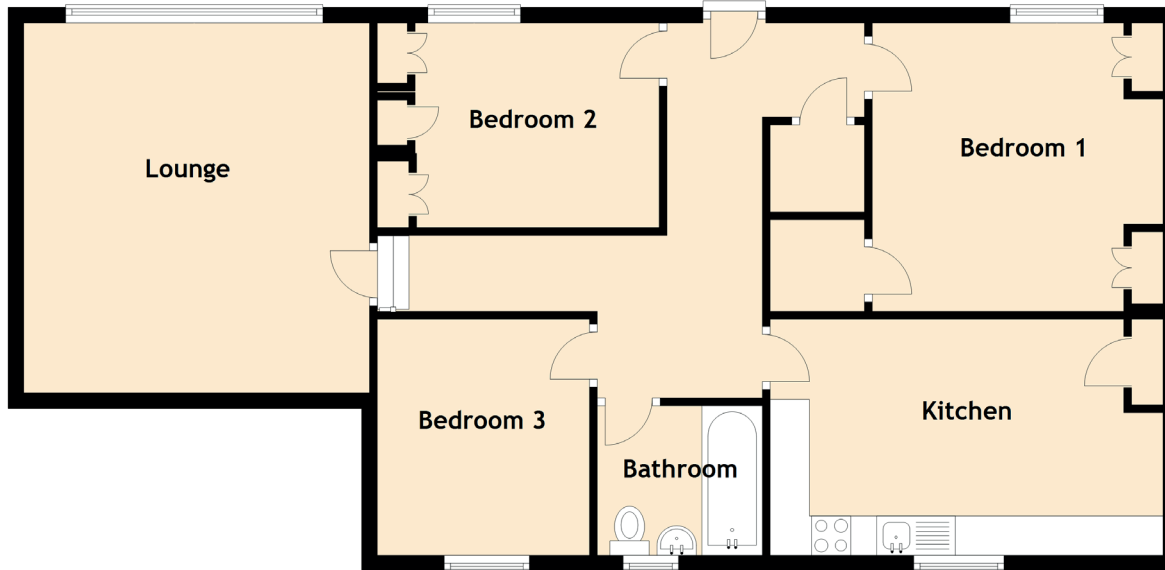

Bottom Flat, Ramsay Cottage

FETTERCAIRN, ABERDEENSHIRE, AB30 1XY

Approximate Dimensions
(Taken from the widest point)

Lounge	4.70m (15'5") x 4.40m (14'5")
Kitchen	5.00m (16'5") x 3.00m (9'10")
Bedroom 1	3.70m (12'2") x 3.60m (11'10")
Bedroom 2	3.70m (12'2") x 2.60m (8'6")
Bedroom 3	3.00m (9'10") x 2.70m (8'10")
Bathroom	2.10m (6'11") x 1.90m (6'3")