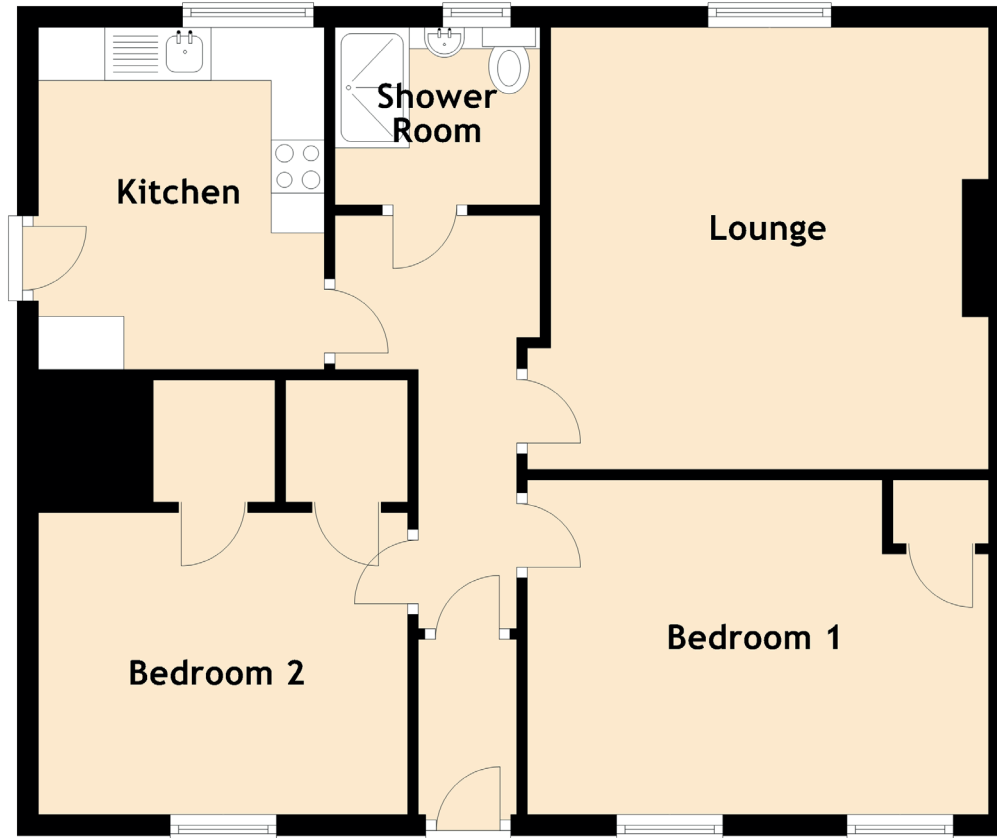

94 Groathill Road North

CRAIGLEITH, EDINBURGH, EH4 2SE

Approximate Dimensions
(Taken from the widest point)

Bedroom 1	4.34m (14'3") x 3.15m (10'4")
Lounge	4.34m (14'3") x 4.16m (13'8")
Shower Room	1.93m (6'4") x 1.67m (5'6")
Kitchen	3.22m (10'7") x 2.69m (8'10")
Bedroom 2	3.47m (11'5") x 2.84m (9'4")