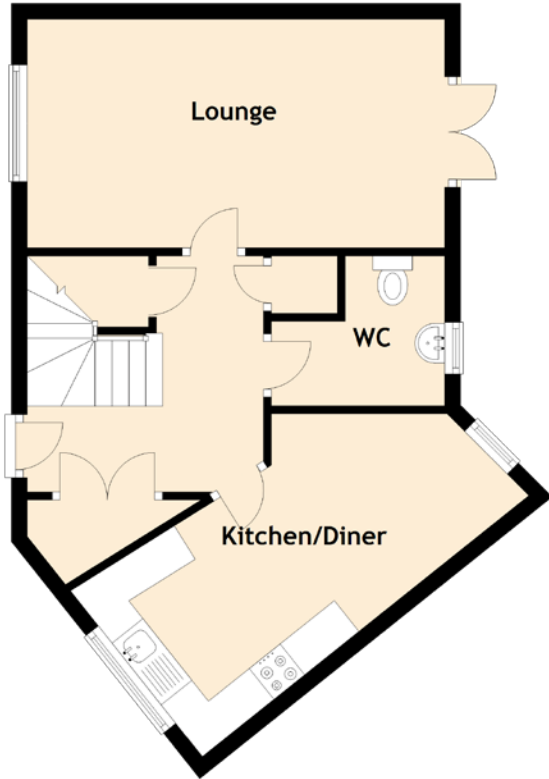

69 Battlefield Drive

MUSSELBURGH, EAST LoTHIAN, EH21 7DF

Approximate Dimensions
(Taken from the widest point)

Lounge	5.30m (17'5") x 2.90m (9'6")
Kitchen/Diner	4.76m (15'7") x 2.72m (8'11")
WC	2.20m (7'3") x 1.90m (6'3")
Bedroom 1	4.10m (13'5") x 3.00m (9'10")
En-suite	2.60m (8'6") x 1.10m (3'7")
Bedroom 2	4.21m (13'10") x 2.51m (8'3")
Bedroom 3	2.83m (9'3") x 2.60m (8'6")
Bathroom	2.10m (6'11") x 2.05m (6'9")

Gross internal floor area (m²): 85m²

EPC Rating: B