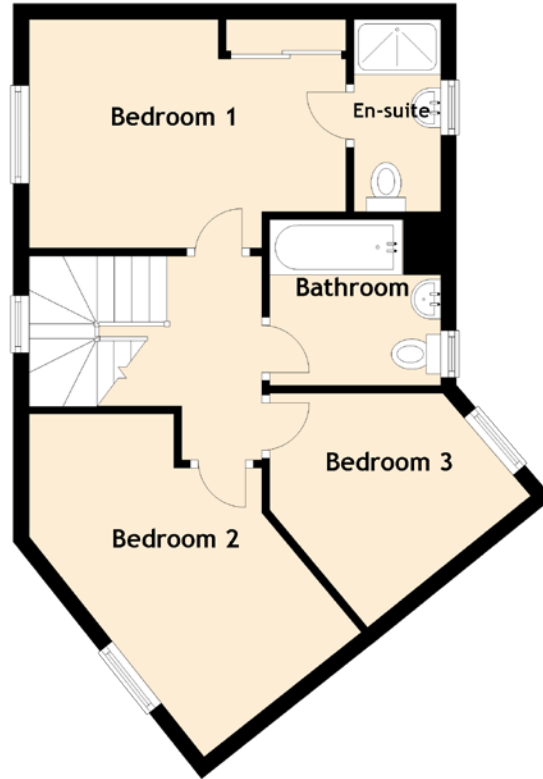

69 Battlefield Drive

MUSSELBURGH, EAST LoTHIAN, EH21 7DF

Approximate Dimensions
(Taken from the widest point)

Lounge	5.30m (17'5") x 2.90m (9'6")
Kitchen/Diner	4.76m (15'7") x 2.72m (8'11")
WC	2.20m (7'3") x 1.90m (6'3")
Bedroom 1	4.10m (13'5") x 3.00m (9'10")
En-suite	2.60m (8'6") x 1.10m (3'7")
Bedroom 2	4.21m (13'10") x 2.51m (8'3")
Bedroom 3	2.83m (9'3") x 2.60m (8'6")
Bathroom	2.10m (6'11") x 2.05m (6'9")

Gross internal floor area (m²): 85m²

EPC Rating: B