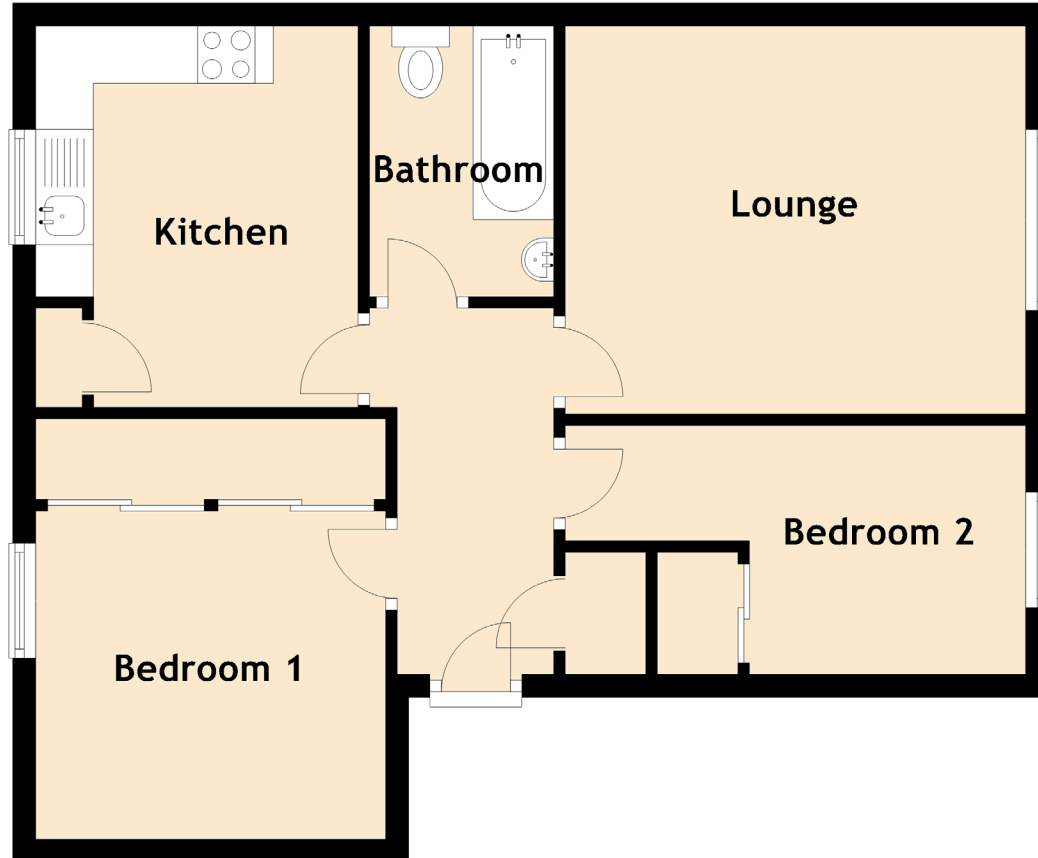

11/6 Springfield Street

LEITH, EDINBURGH, EH6 5EF

Approximate Dimensions (Taken from the widest point)

Lounge	4.00m (13'1") x 3.37m (11'1")
Kitchen	3.31m (10'10") x 2.80m (9'2")
Bedroom 1	3.04m (10') x 2.85m (9'4")
Bedroom 2	4.00m (13'1") x 2.16m (7'1")
Bathroom	2.36m (7'9") x 1.60m (5'3")