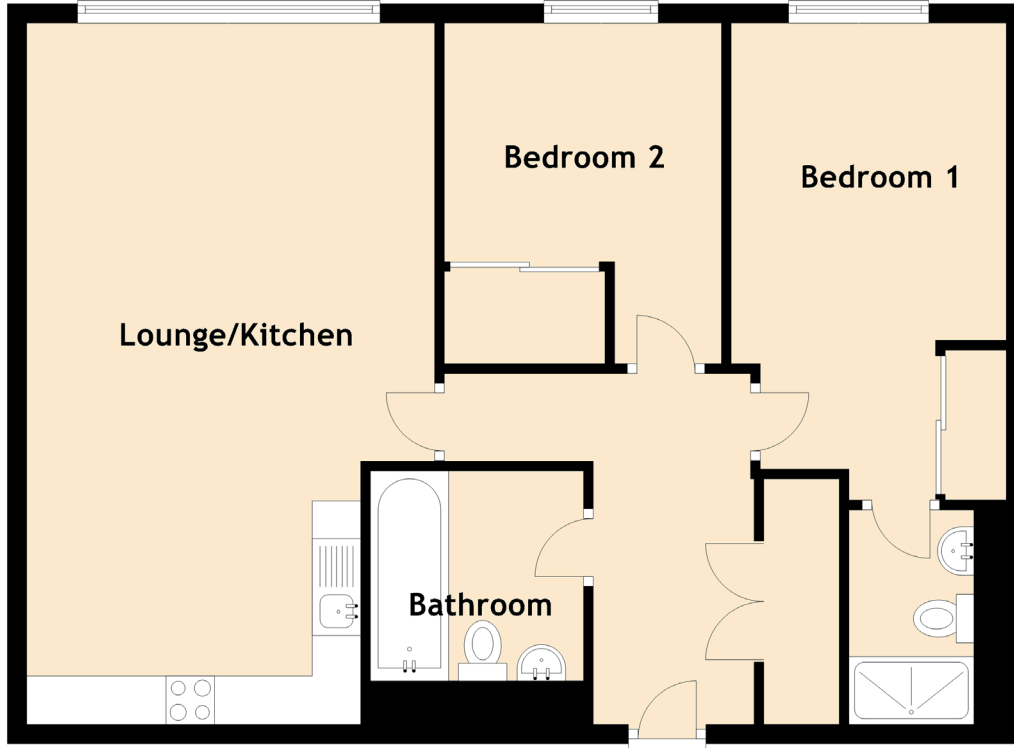

9/2 Western Harbour View

NEWHAVEN, EDINBURGH, EH6 6PG

Approximate Dimensions (Taken from the widest point)

Lounge/Kitchen	7.24m (23'9") x 4.21m (13'10")
Bedroom 1	4.76m (15'7") x 2.84m (9'4")
Bedroom 2	3.55m (11'8") x 2.86m (9'5")
Bathroom	2.20m (7'3") x 2.17m (7'1")
Patio/Terrace	11.00m (36'1") x 5.00m (16'4")