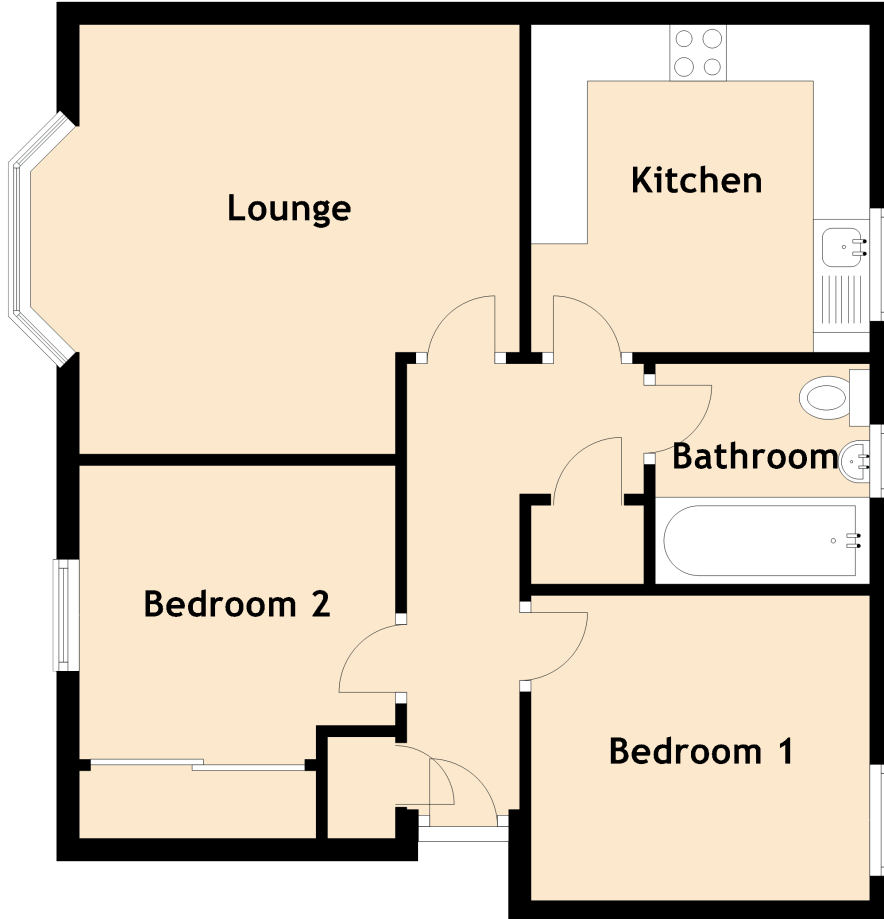

80/1 Northfield Broadway

EDINBURGH, EH8 7RY

Approximate Dimensions (Taken from the widest point)

Lounge	3.90m (12'10") x 3.80m (12'6")
Kitchen	3.00m (9'10") x 2.90m (9'6")
Bedroom 1	3.00m (9'10") x 2.70m (8'10")
Bedroom 2	2.80m (9'2") x 2.60m (8'6")
Bathroom	1.95m (6'5") x 1.90m (6'3")