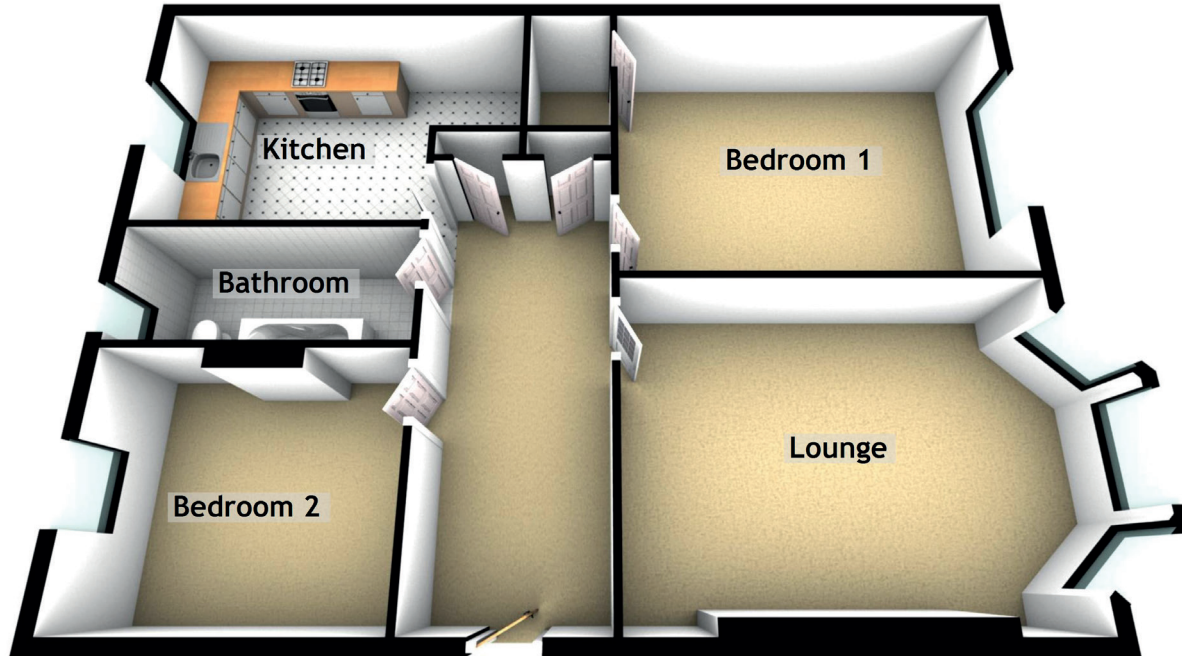

0/2 13 Greenlaw Avenue

PAISLEY, RENFREWSHIRE, PA1 3RB

Approximate Dimensions
(Taken from the widest point)

Lounge	5.20m (17'1") x 3.90m (12'10")
Kitchen	4.90m (16'1") x 3.20m (10'6")
Bedroom 1	5.20m (17'1") x 3.90m (12'10")
Bedroom 2	3.80m (12'6") x 3.20m (10'6")
Bathroom	3.70m (12'2") x 1.50m (4'11")