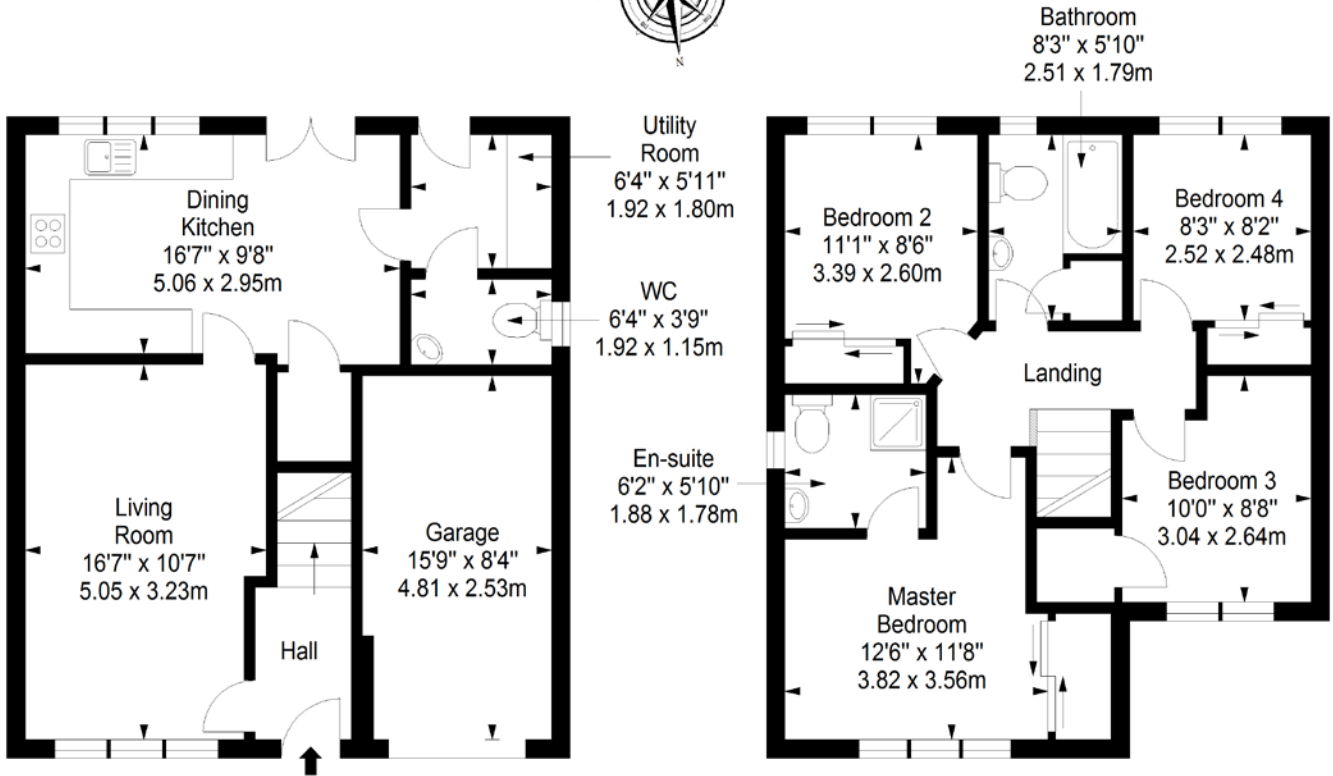

FLOOR PLAN, DIMENSIONS & MAP

Approximate Dimensions (Taken from the widest point)

Gross internal floor area (m²): 97m² | EPC Rating: C