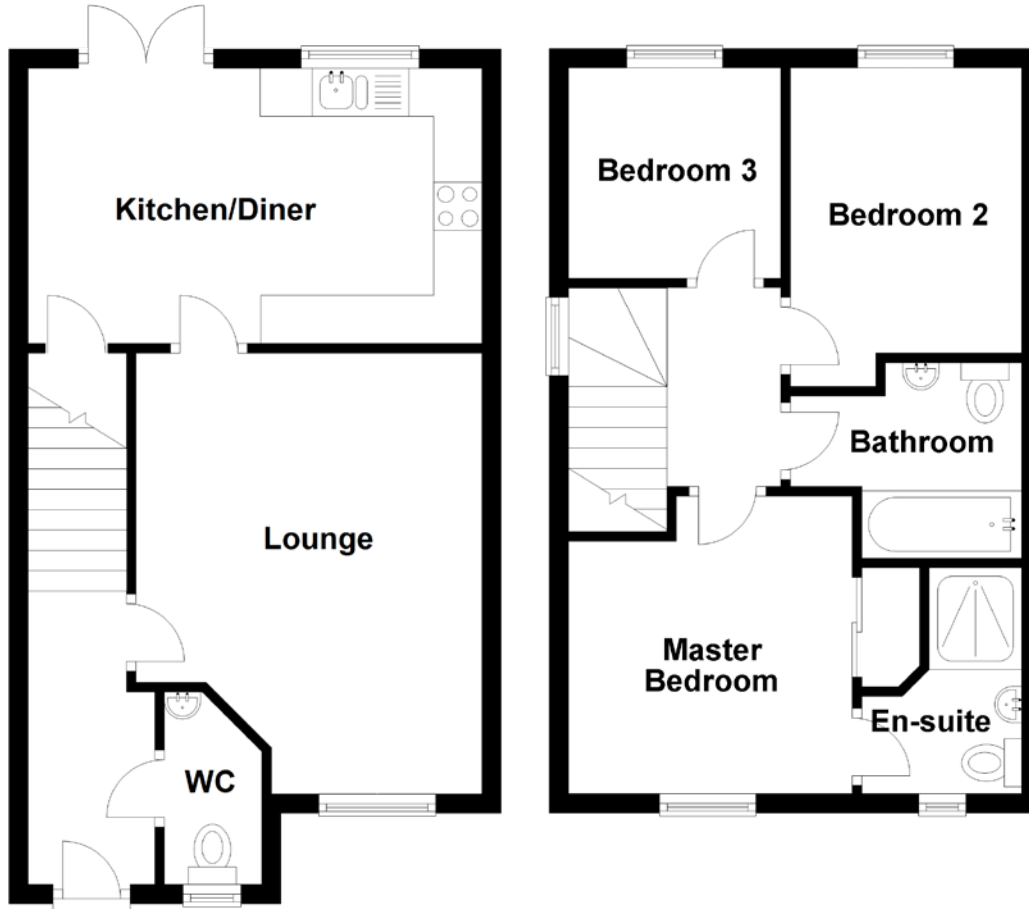

25 Whitehouse Gardens

GOREBRIDGE, EH23 4FQ

Approximate Dimensions
(Taken from the widest point)

Lounge	4.58m (15') x 3.59m (11'9")
Kitchen/Diner	4.71m (15'5") x 2.86m (9'5")
WC	2.00m (6'7") x 1.01m (3'4")
Master Bedroom	3.09m (10'2") x 2.96m (9'9")
En-suite	2.35m (7'8") x 1.66m (5'5")
Bedroom 2	3.31m (10'10") x 2.42m (7'11")
Bedroom 3	2.21m (7'3") x 2.19m (7'2")
Bathroom	2.40m (7'11") x 2.03m (6'8")

Gross internal floor area (m²): 73m²
EPC Rating: C