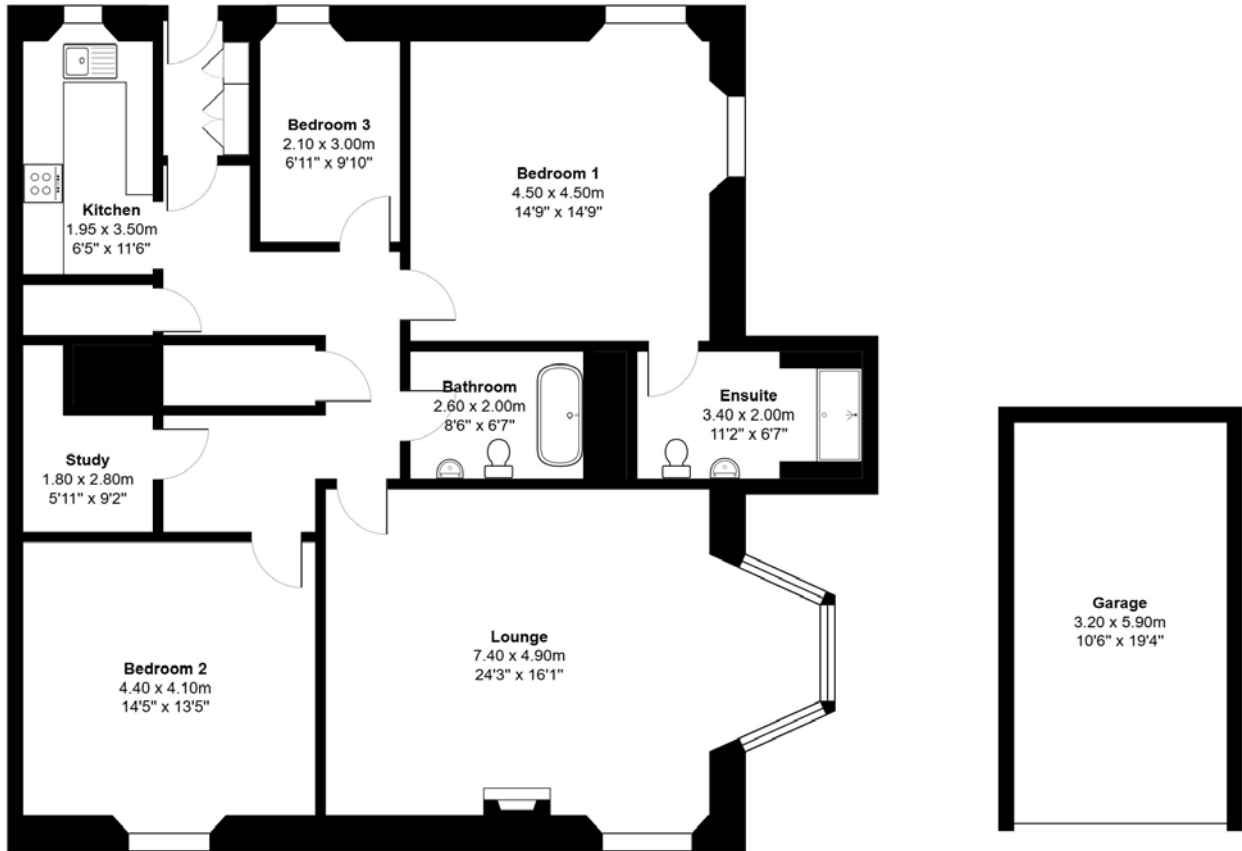

FLOOR PLAN, DIMENSIONS & MAP

Approximate Dimensions (Taken from the widest point)

Gross internal floor area (m²): 134m²
EPC Rating: C