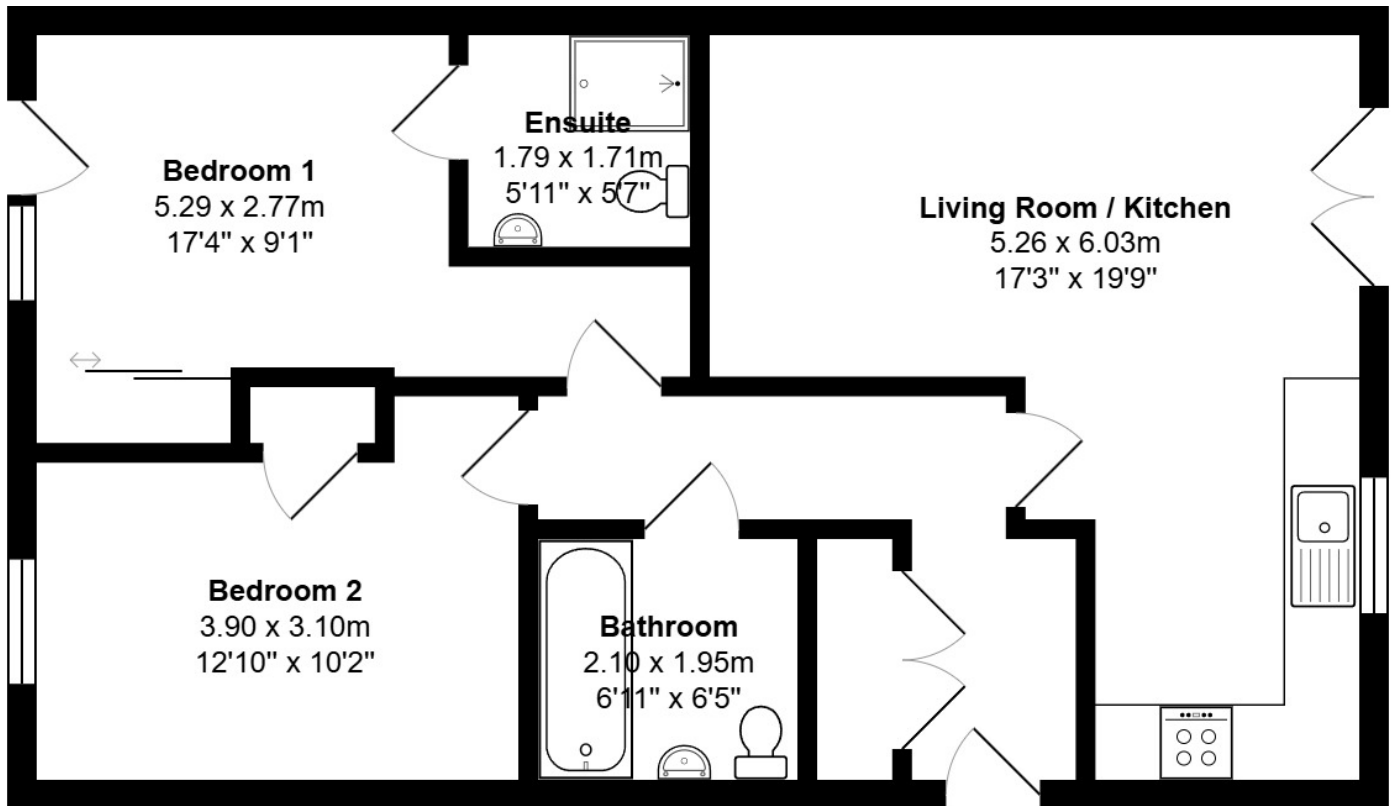

# FLOOR PLAN, DIMENSIONS & MAP

[CLICK HERE FOR  
VIRTUAL TOUR](#)

Approximate Dimensions (Taken from the widest point)

Gross internal floor area (m<sup>2</sup>): 66m<sup>2</sup>  
EPC Rating: C