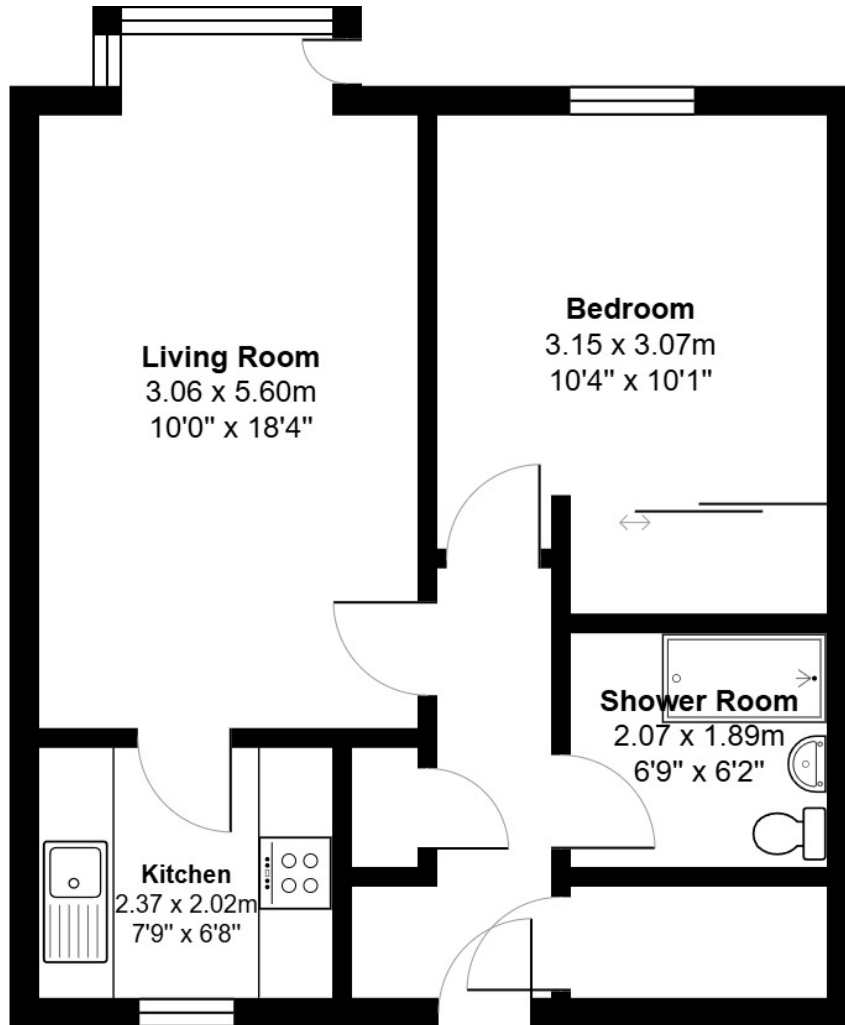

FLOOR PLAN, DIMENSIONS & MAP

Approximate Dimensions (Taken from the widest point)

Gross internal floor area (m²): 44m²
EPC Rating: C