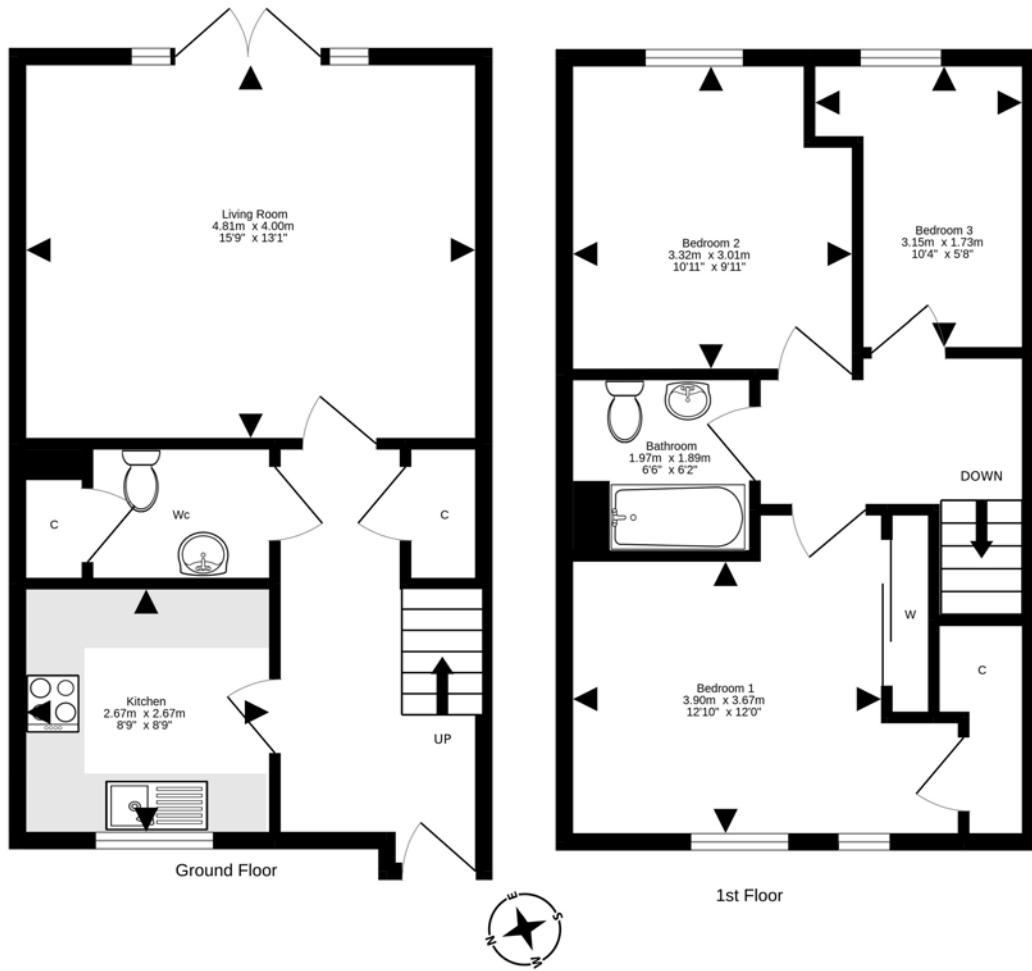

FLOOR PLAN, DIMENSIONS & MAP

Approximate Dimensions (Taken from the widest point)

Gross internal floor area (m²): 81m²
EPC Rating: C