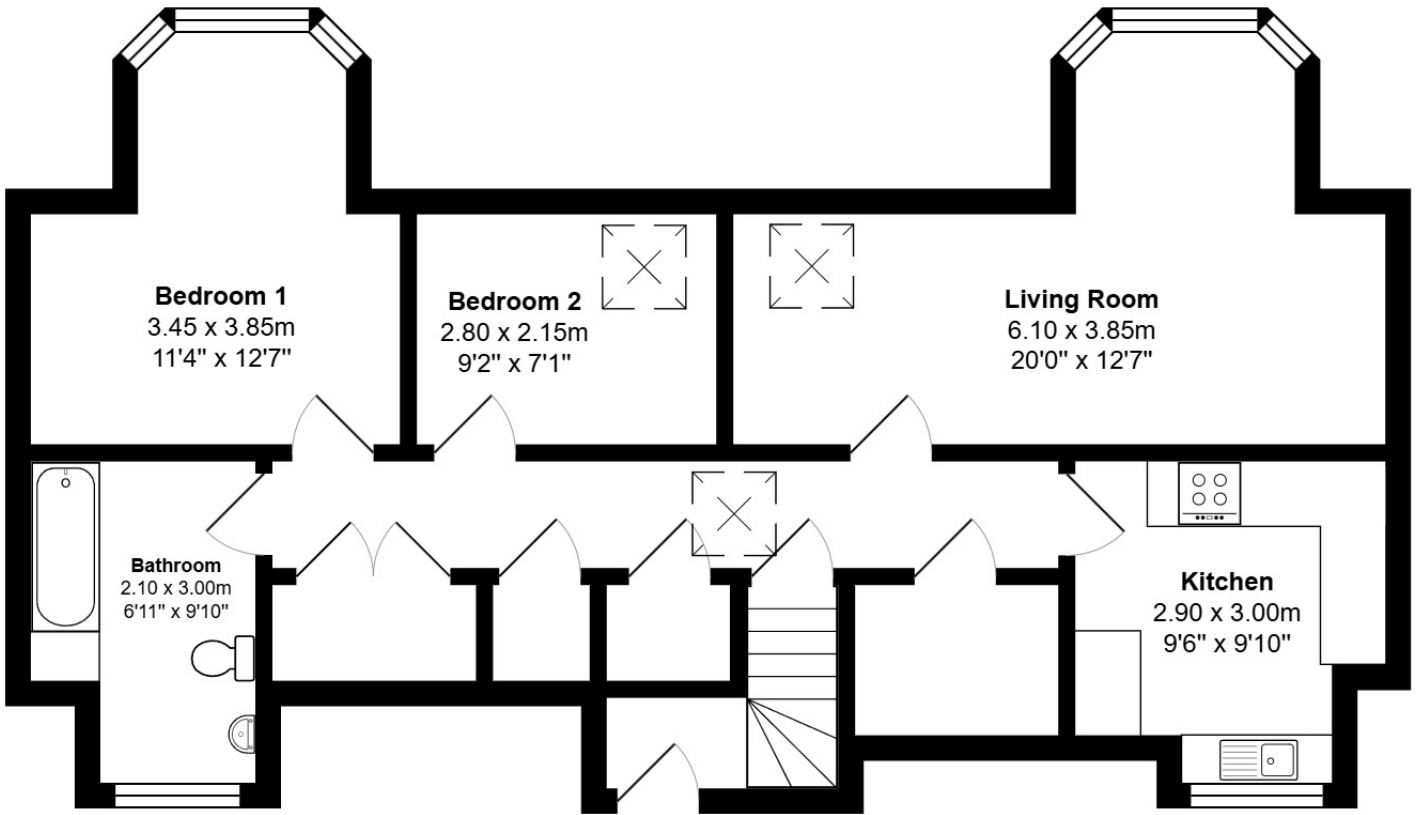

FLOOR PLAN, DIMENSIONS & MAP

Approximate Dimensions (Taken from the widest point)

Gross internal floor area (m²): 63m² | EPC Rating: E