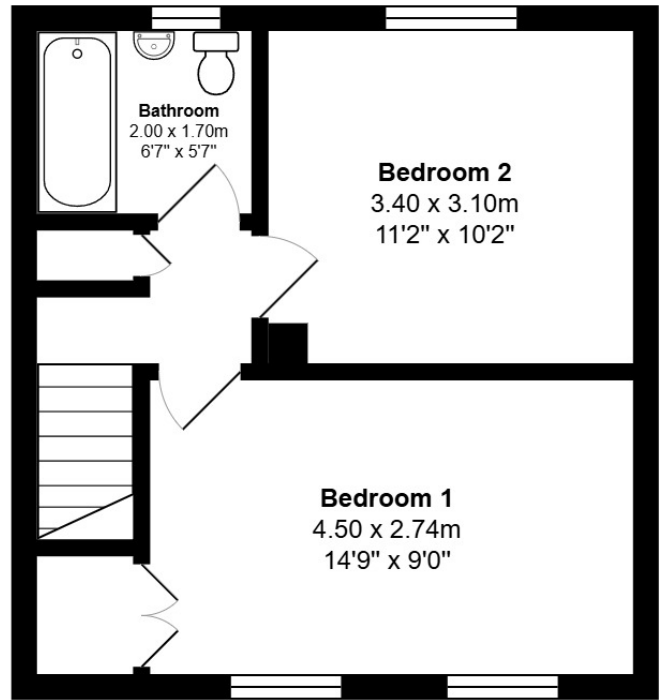

FLOOR PLAN, DIMENSIONS & MAP

Approximate Dimensions (Taken from the widest point)

Gross internal floor area (m²): 66m² | EPC Rating: D