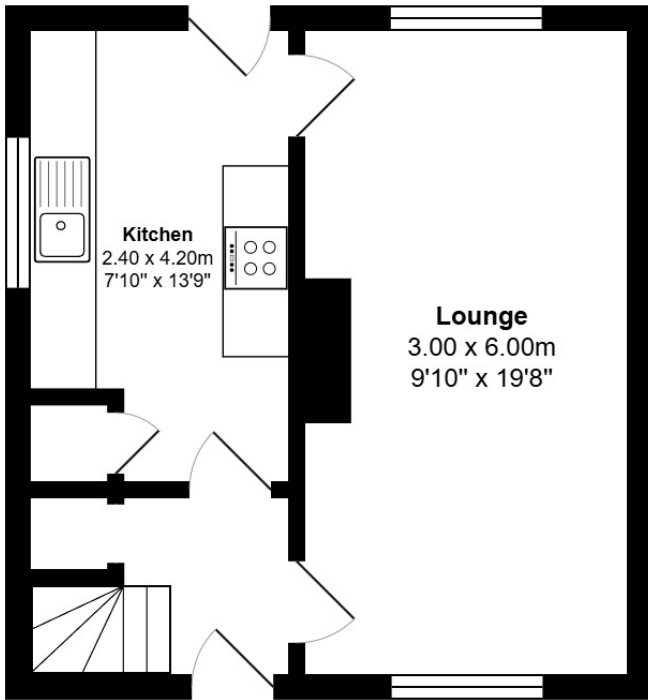

FLOOR PLAN, DIMENSIONS & MAP

Approximate Dimensions (Taken from the widest point)

Gross internal floor area (m²): 66m² | EPC Rating: D