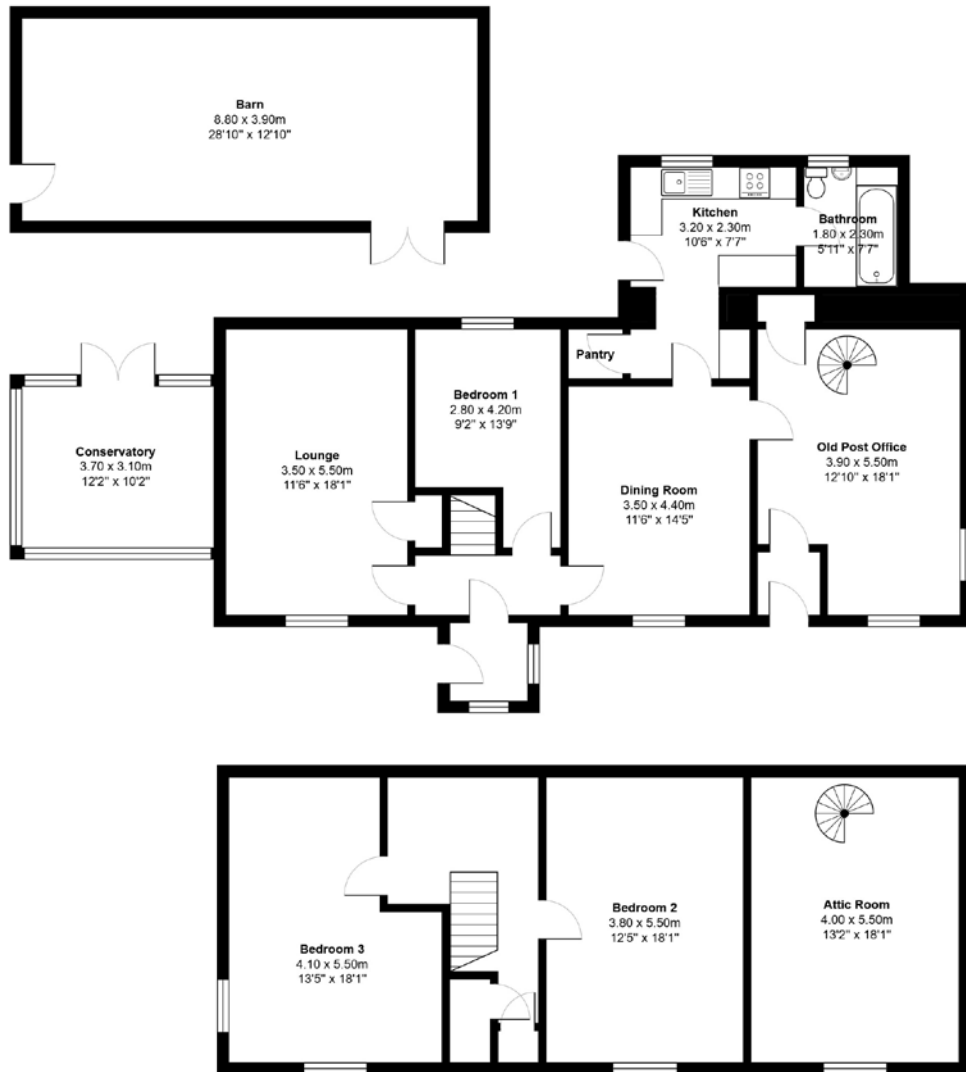

FLOOR PLAN, DIMENSIONS & MAP

Approximate Dimensions (Taken from the widest point)

Gross internal floor area (m²): 118m²
EPC Rating: F