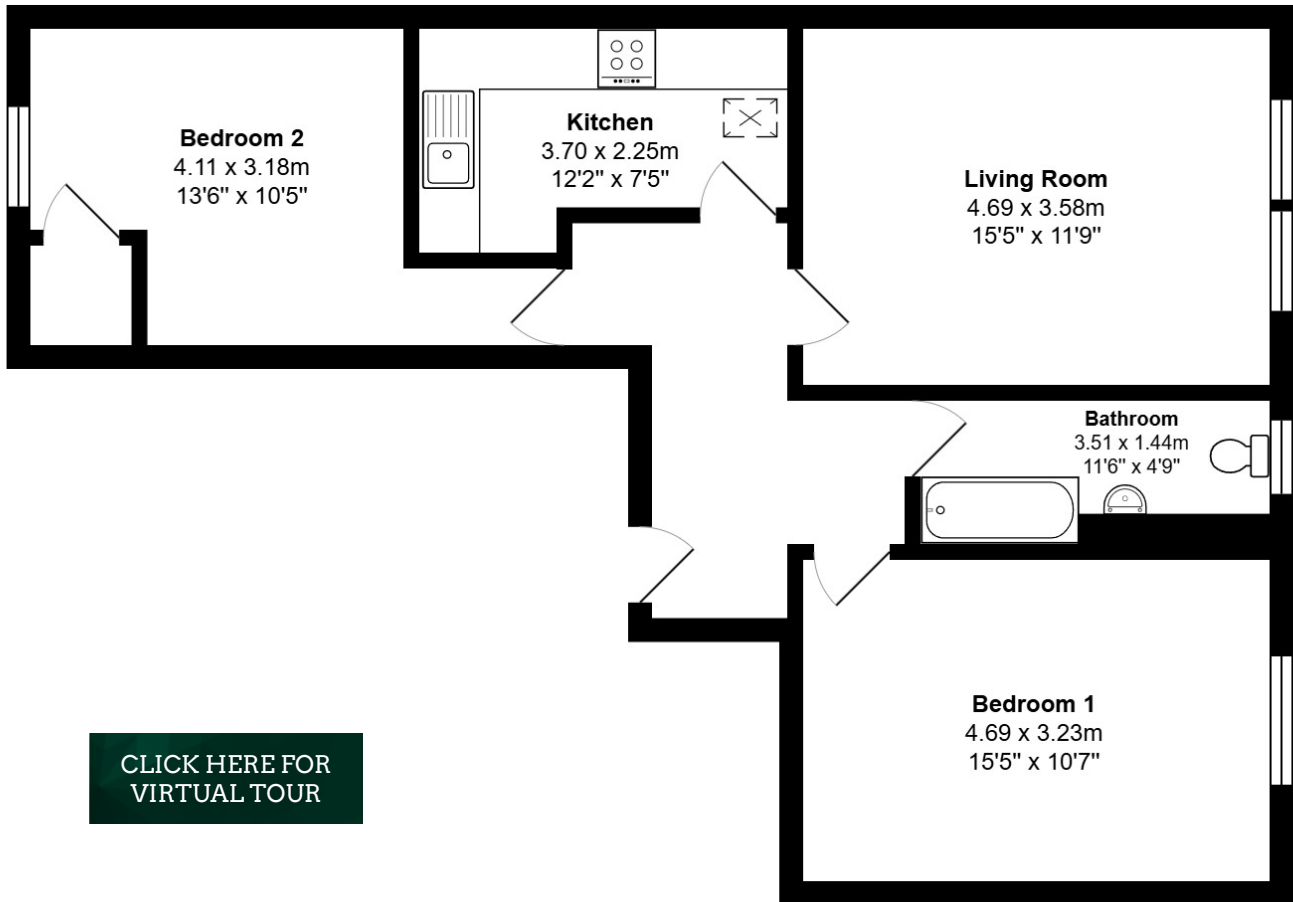

FLOOR PLAN, DIMENSIONS & MAP

Approximate Dimensions (Taken from the widest point)

Gross internal floor area (m²): 71m²
EPC Rating: D