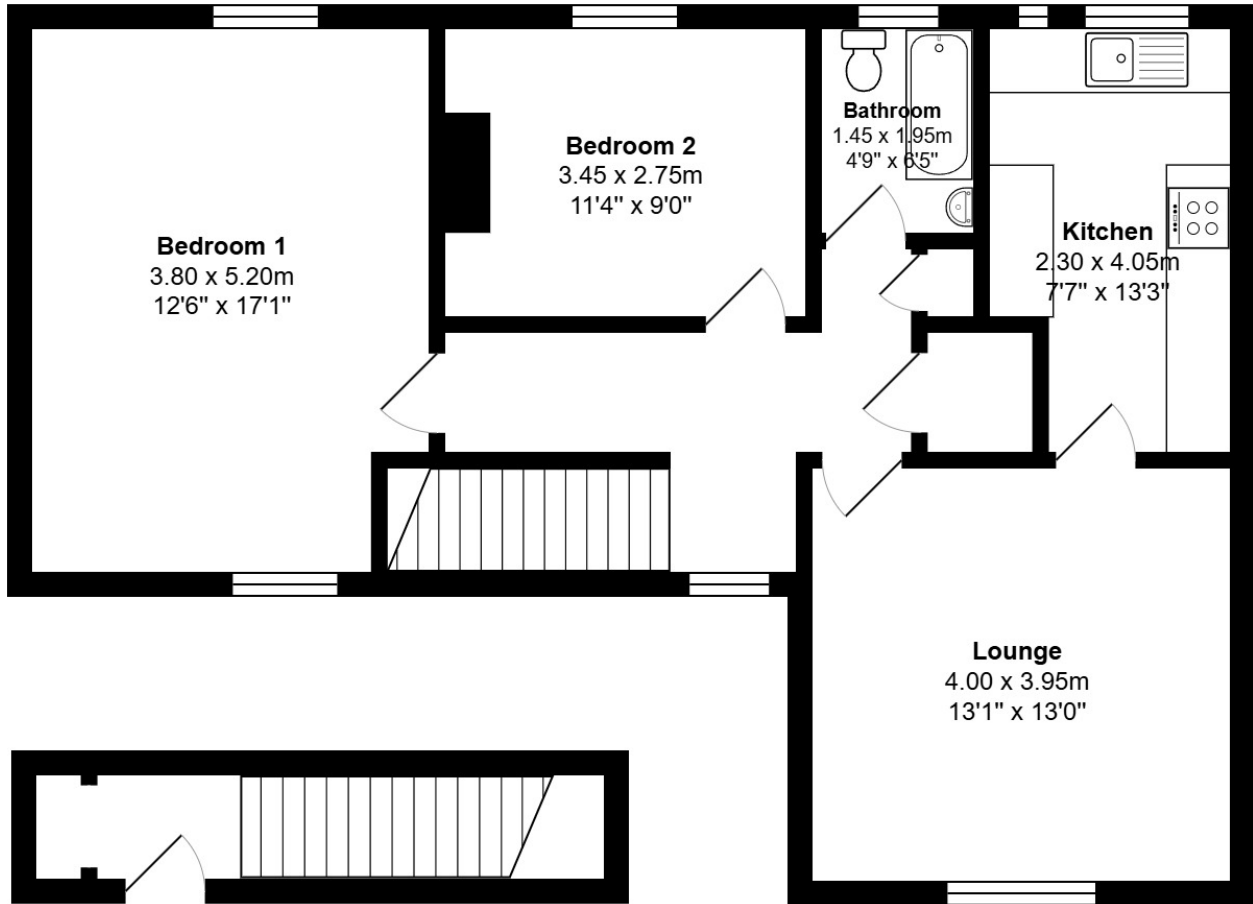

FLOOR PLAN, DIMENSIONS & MAP

Approximate Dimensions (Taken from the widest point)

Gross internal floor area (m²): 68m²
EPC Rating: C