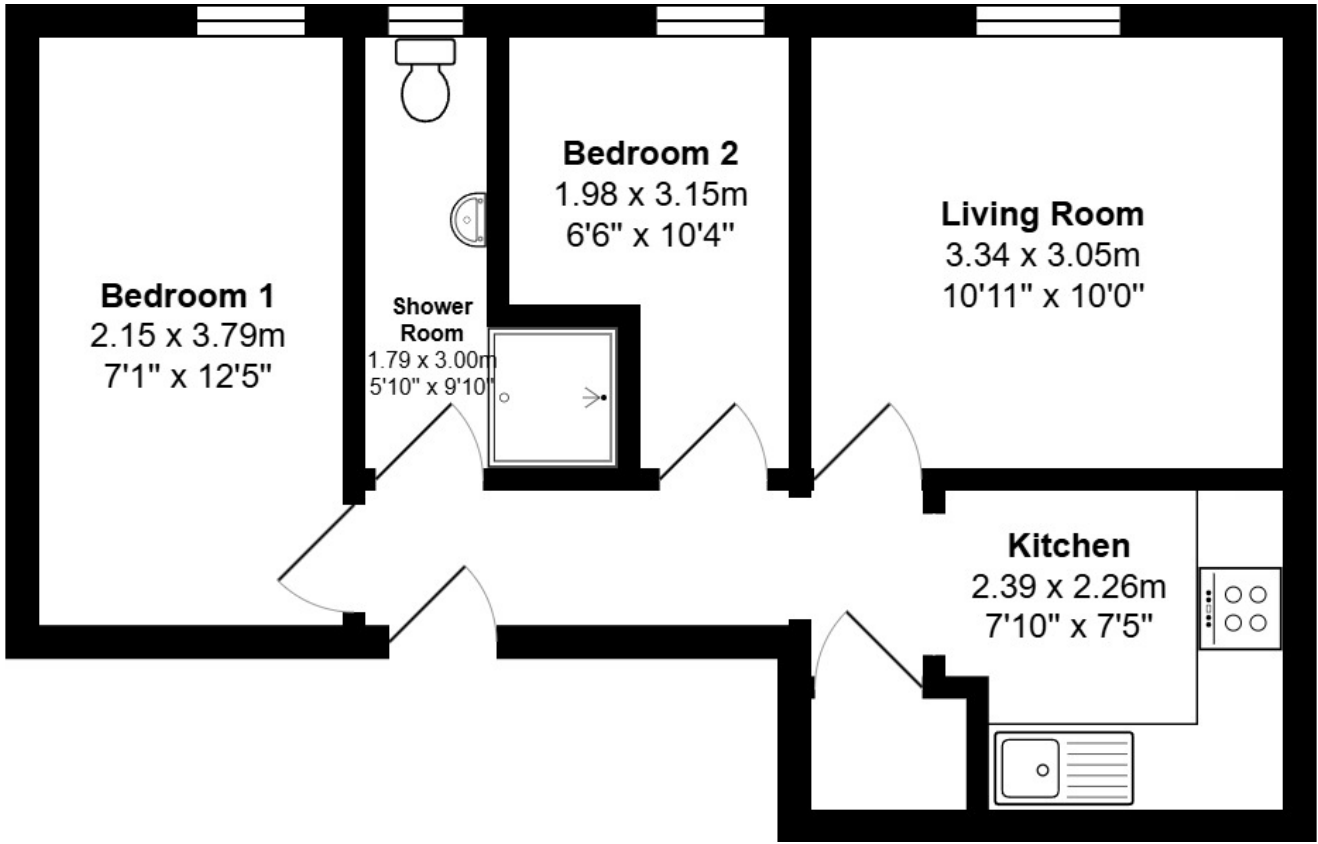

FLOOR PLAN, DIMENSIONS & MAP

Approximate Dimensions (Taken from the widest point)

Gross internal floor area (m²): 45m² | EPC Rating: C