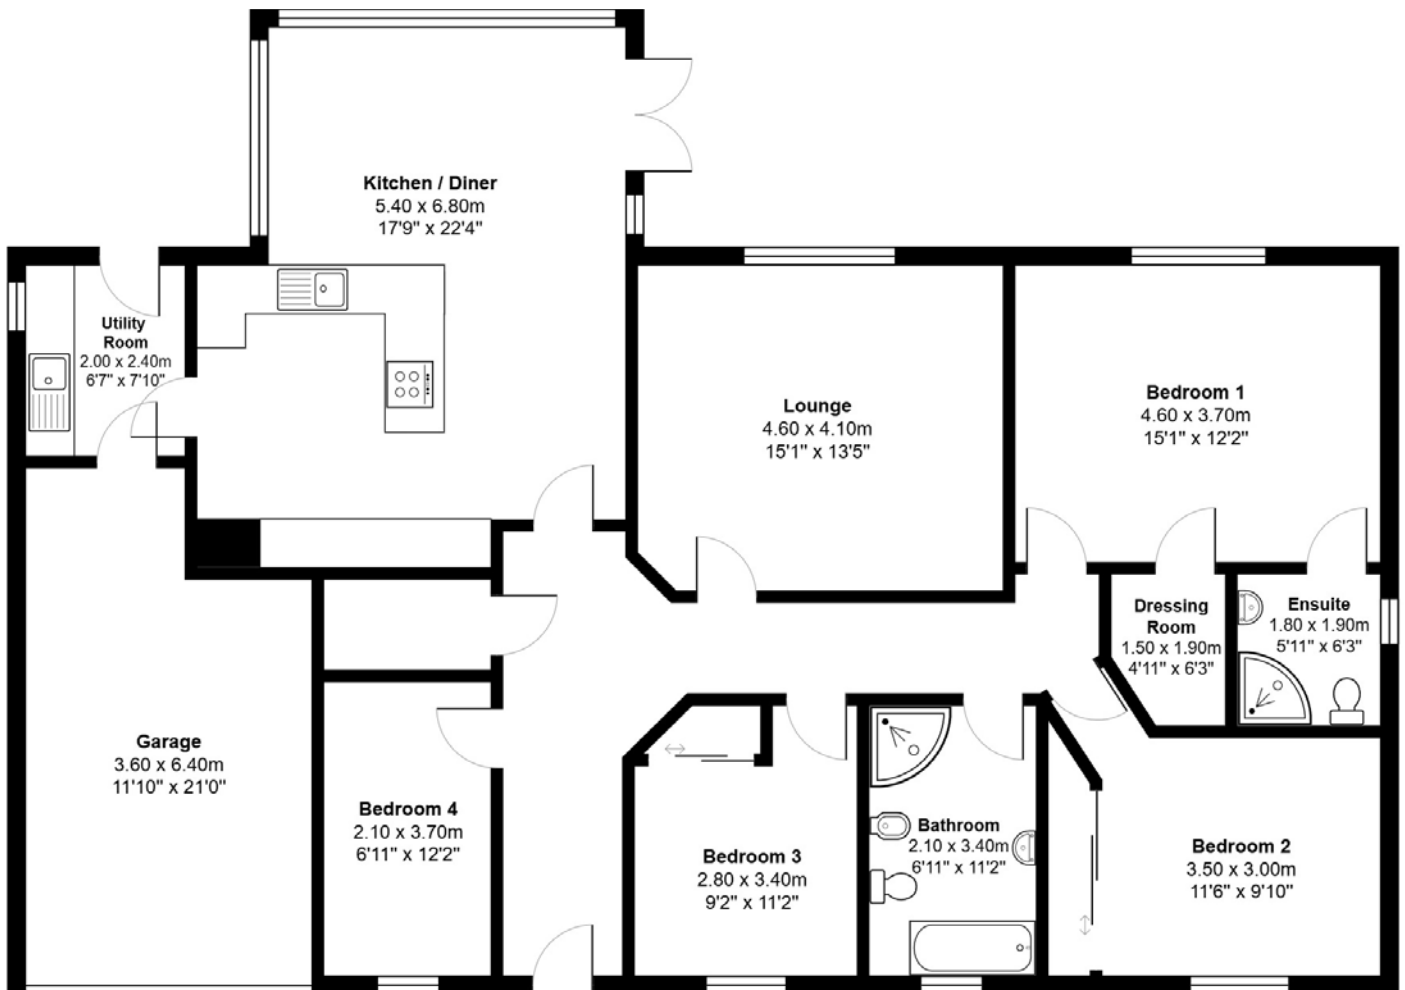

FLOOR PLAN, DIMENSIONS & MAP

Approximate Dimensions (Taken from the widest point)

Gross internal floor area (m²): 141m²
EPC Rating: B