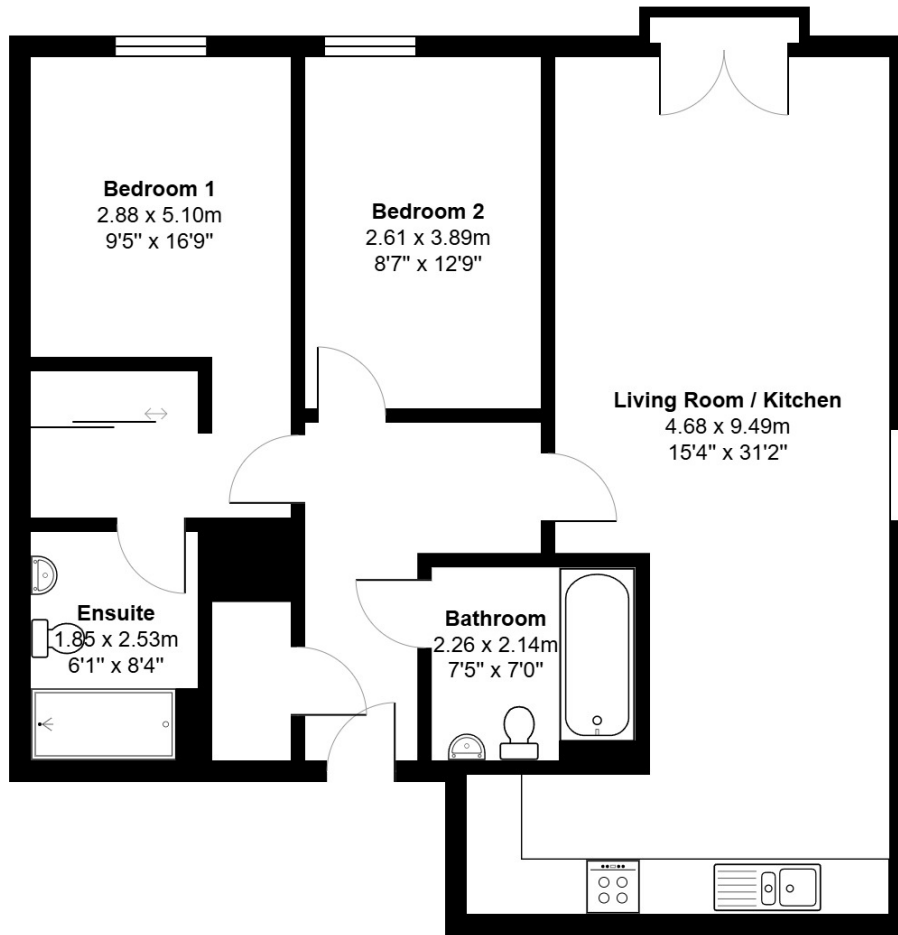

FLOOR PLAN, DIMENSIONS & MAP

Approximate Dimensions (Taken from the widest point)

Gross internal floor area (m²): 82m²
EPC Rating: B