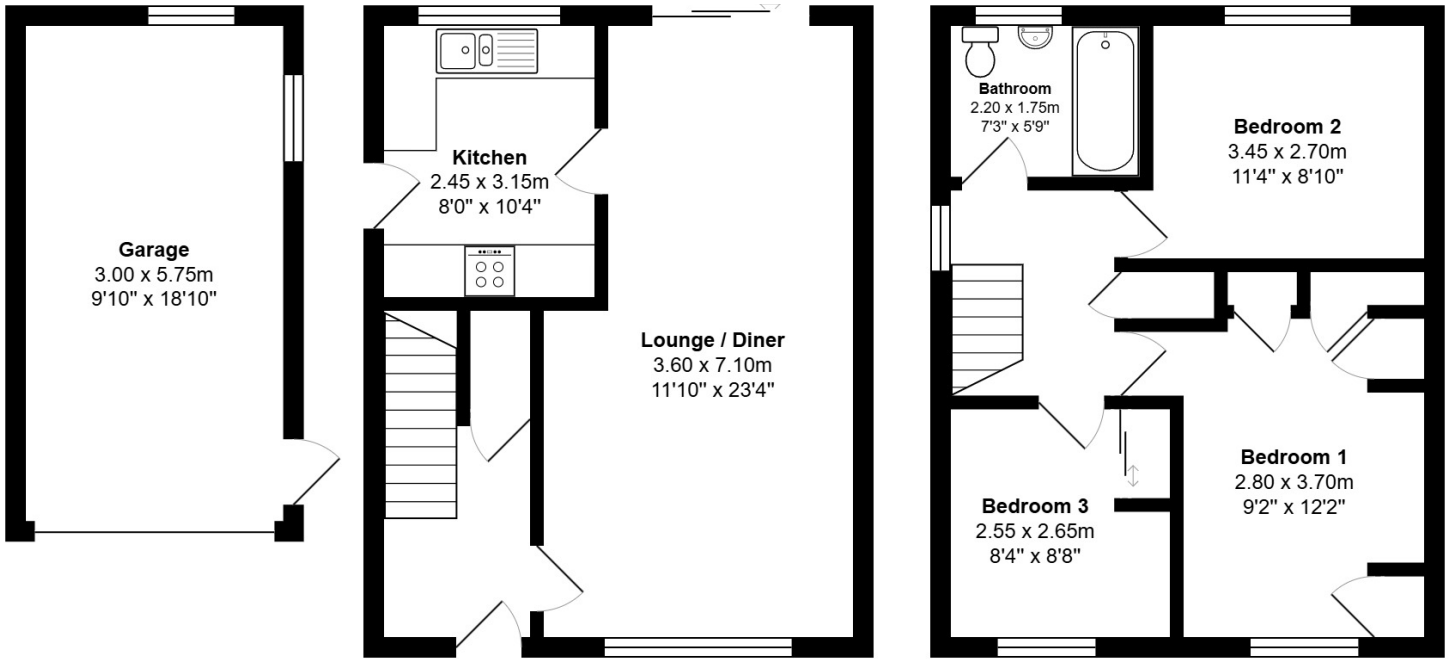

FLOOR PLAN, DIMENSIONS & MAP

Approximate Dimensions (Taken from the widest point)

Gross internal floor area (m²): 77m²
EPC Rating: D