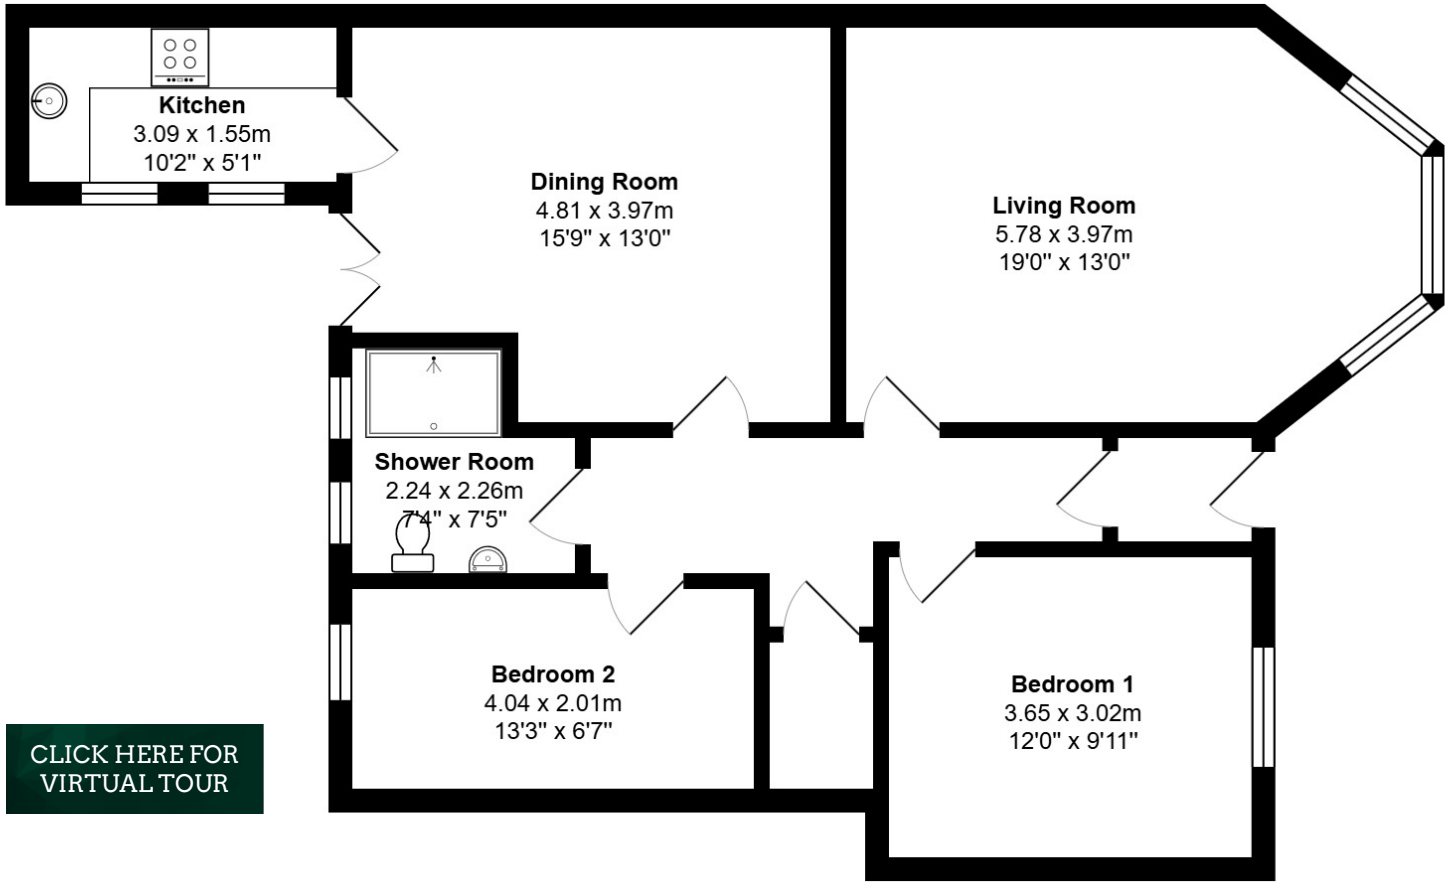

FLOOR PLAN, DIMENSIONS & MAP

Approximate Dimensions (Taken from the widest point)

Gross internal floor area (m²): 89m²
EPC Rating: C