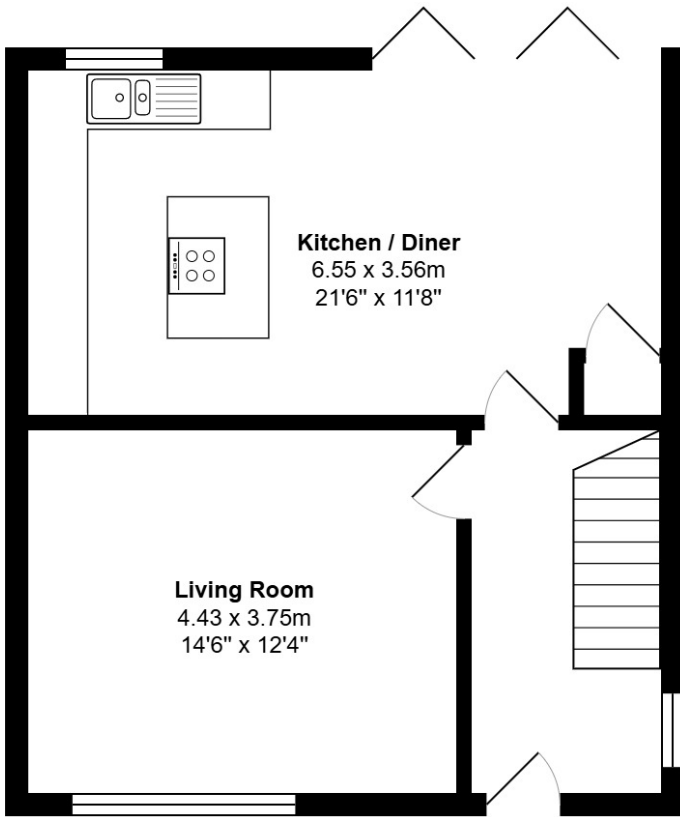

FLOOR PLAN, DIMENSIONS & MAP

Approximate Dimensions (Taken from the widest point)

Gross internal floor area (m²): 99m²
EPC Rating: C