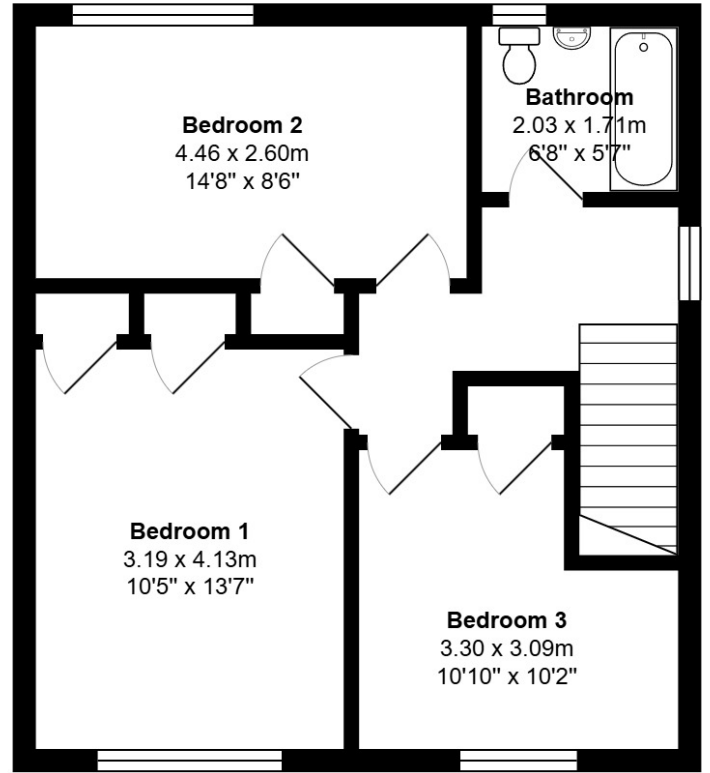

FLOOR PLAN, DIMENSIONS & MAP

Approximate Dimensions (Taken from the widest point)

Gross internal floor area (m²): 99m²
EPC Rating: C