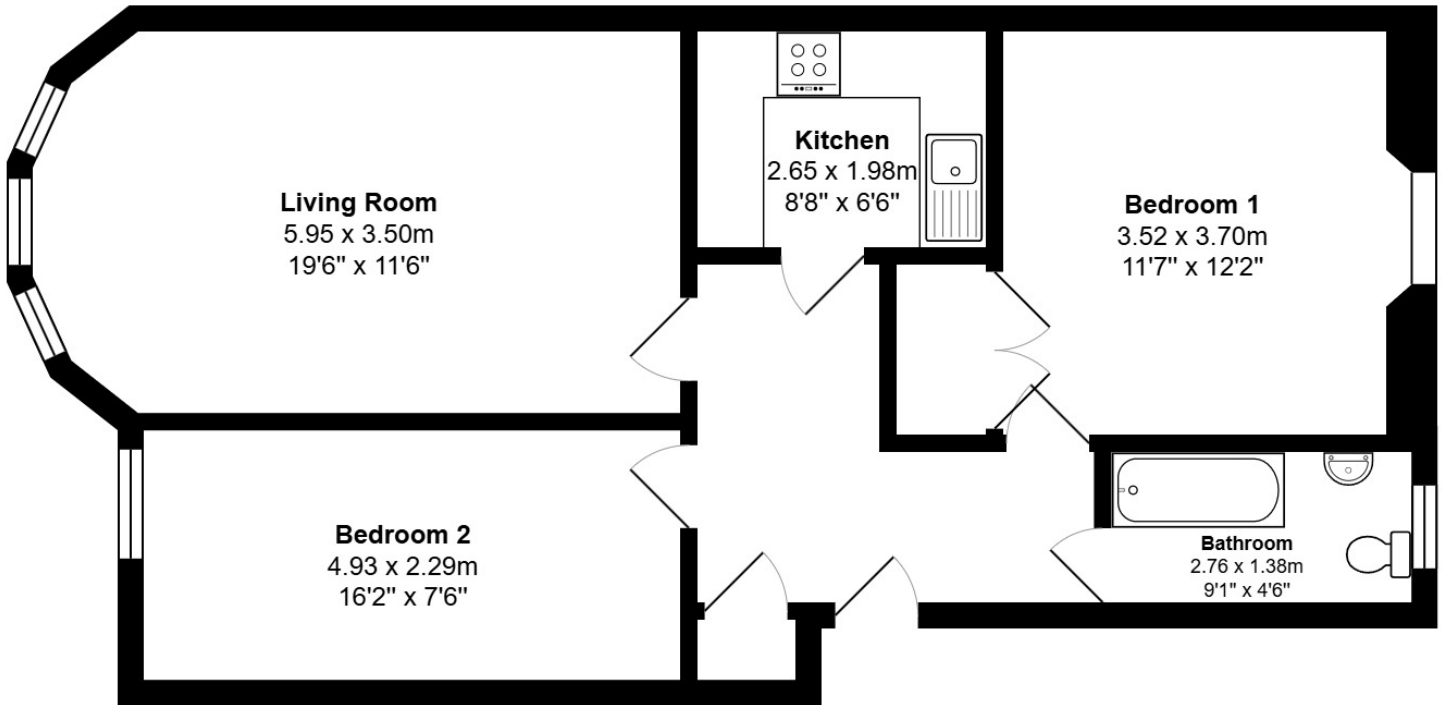

FLOOR PLAN, DIMENSIONS & MAP

Approximate Dimensions (Taken from the widest point)

Gross internal floor area (m²): 68m² | EPC Rating: D