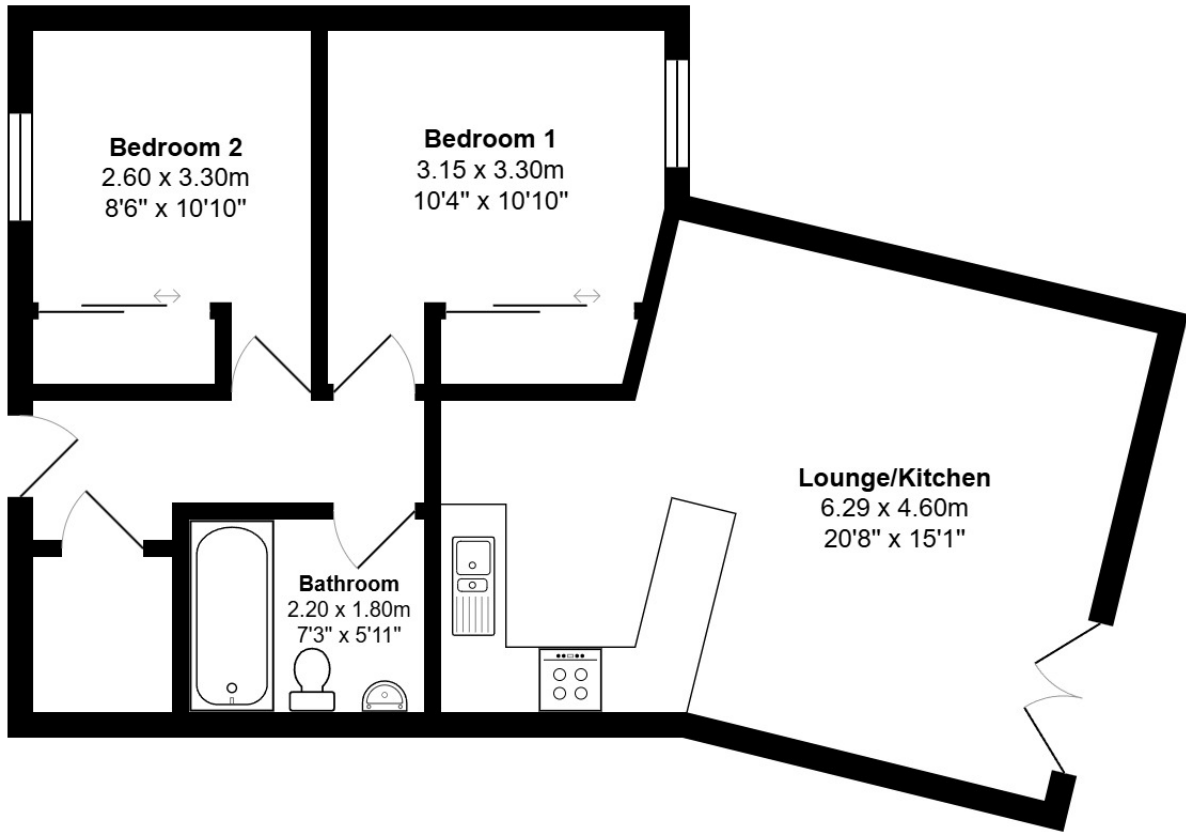

FLOOR PLAN, DIMENSIONS & MAP

Approximate Dimensions (Taken from the widest point)

Gross internal floor area (m²): 57m²
EPC Rating: B