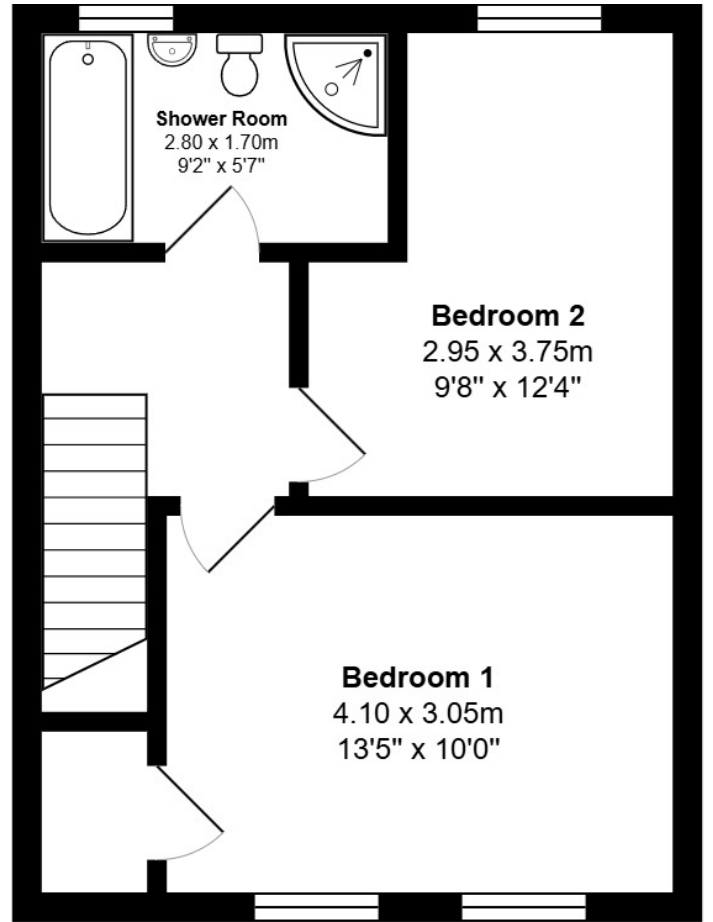

FLOOR PLAN, DIMENSIONS & MAP

Approximate Dimensions (Taken from the widest point)

Gross internal floor area (m²): 71m² | EPC Rating: C