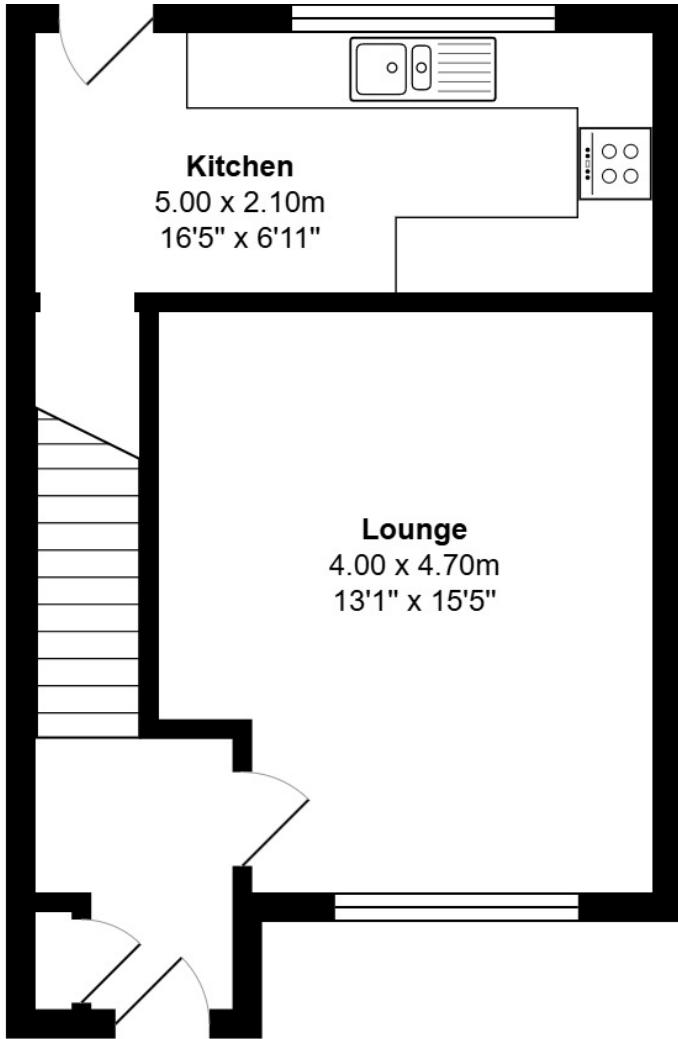

FLOOR PLAN, DIMENSIONS & MAP

Approximate Dimensions (Taken from the widest point)

Gross internal floor area (m²): 71m² | EPC Rating: C