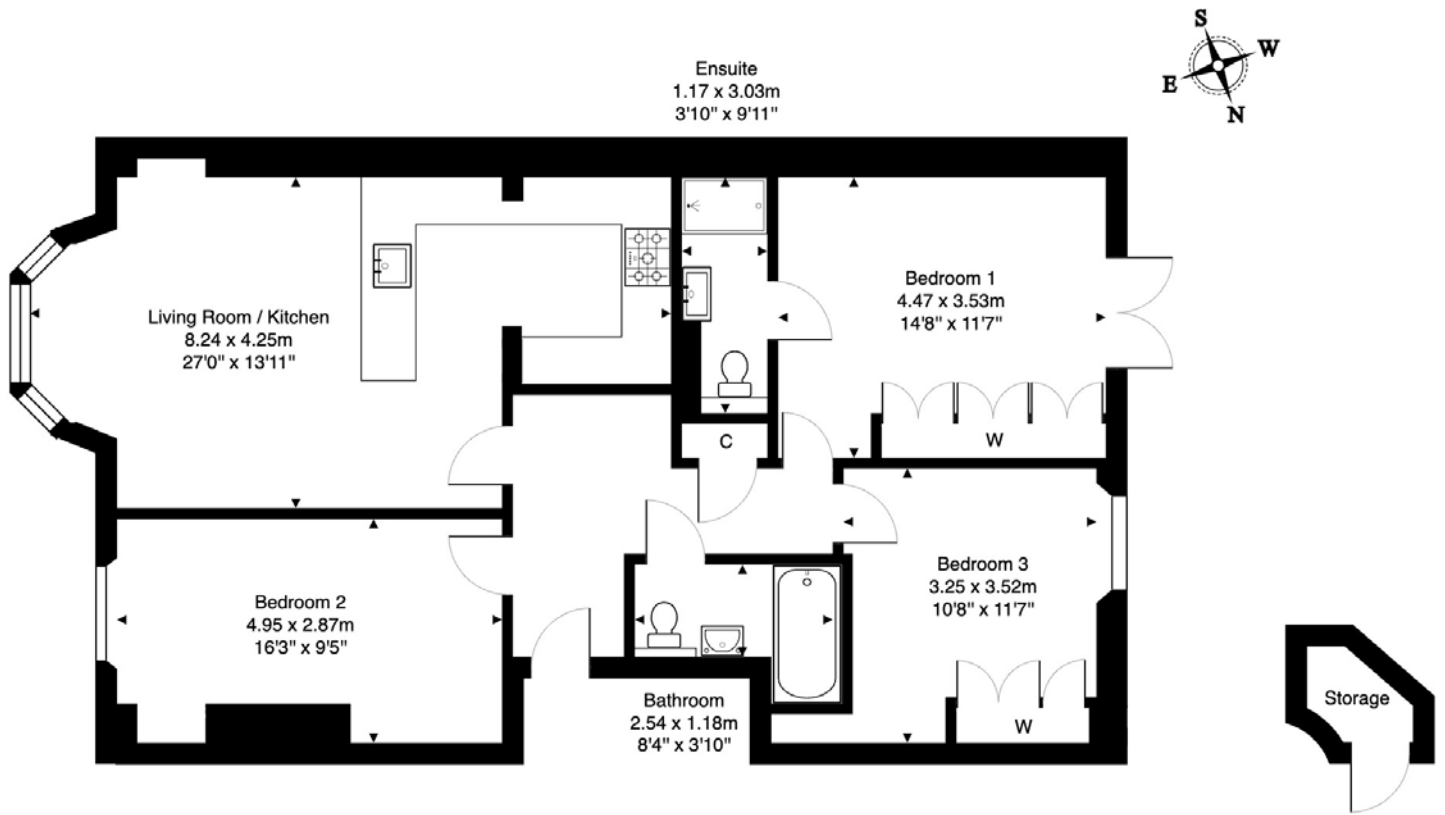

FLOOR PLAN & DIMENSIONS

Approximate Dimensions (Taken from the widest point)

Gross internal floor area (m²): 95m² (excluding the stairwell storage room) | EPC Rating: C