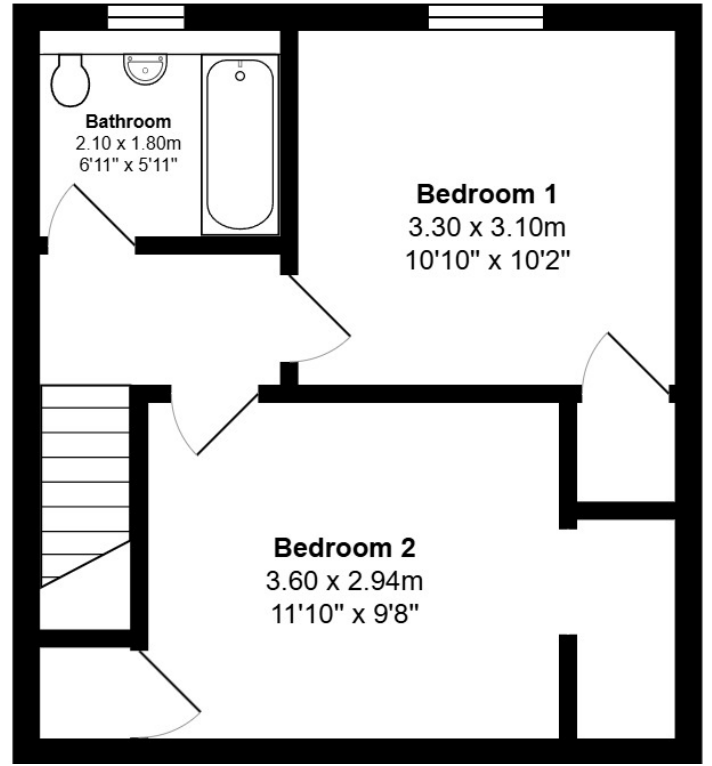

FLOOR PLAN, DIMENSIONS & MAP

Approximate Dimensions (Taken from the widest point)

Gross internal floor area (m²): 68m² | EPC Rating: C