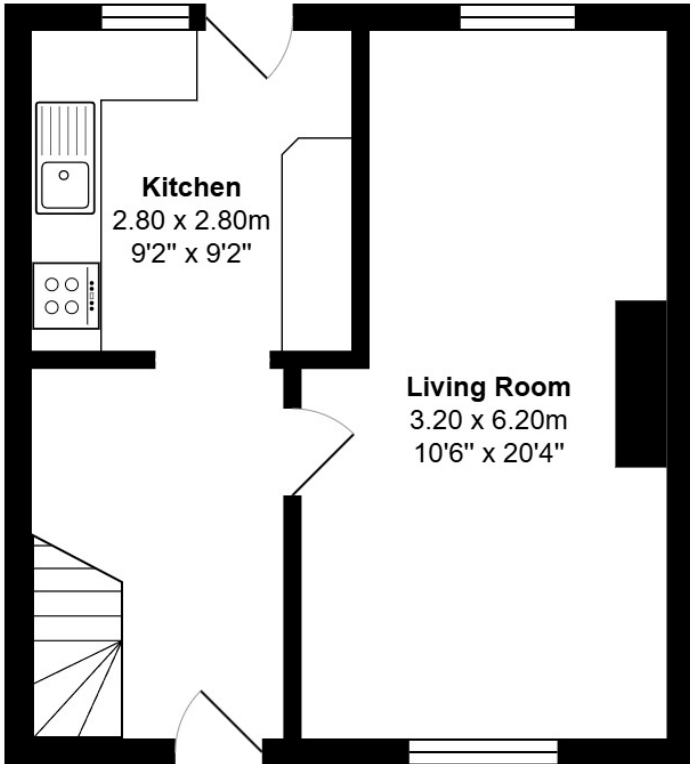

FLOOR PLAN, DIMENSIONS & MAP

Approximate Dimensions (Taken from the widest point)

Gross internal floor area (m²): 68m² | EPC Rating: C