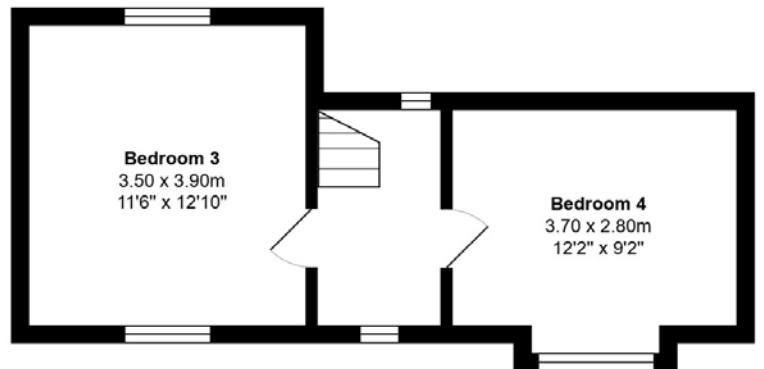

FLOOR PLAN, DIMENSIONS & MAP

Approximate Dimensions (Taken from the widest point)

Gross internal floor area (m²): 123m² | EPC Rating: E