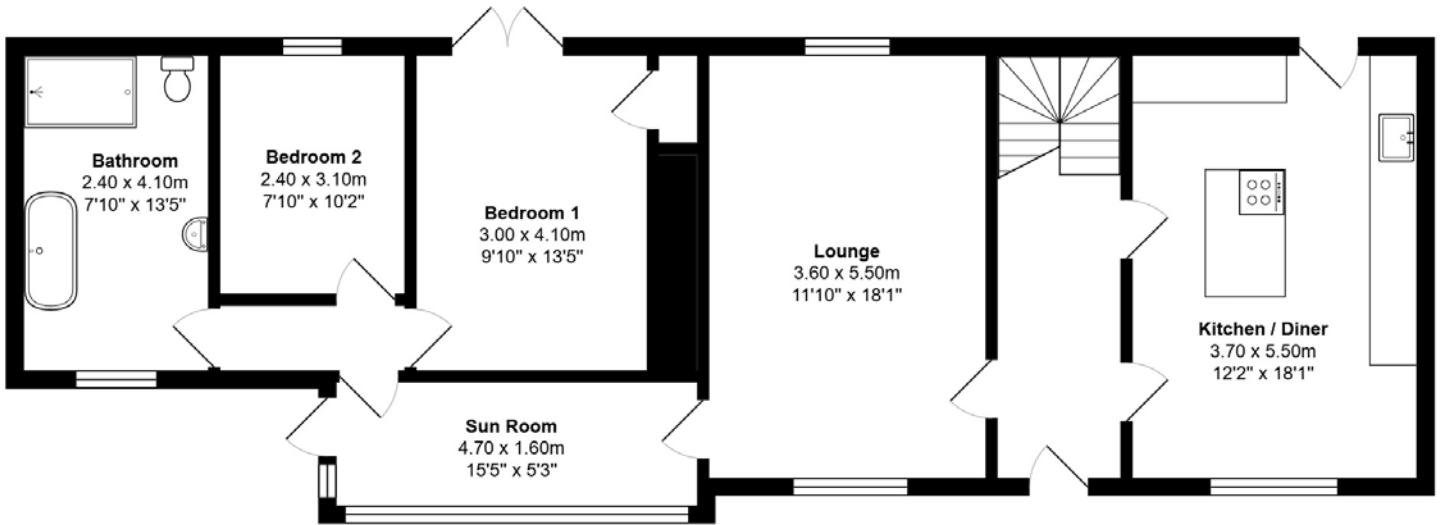

FLOOR PLAN, DIMENSIONS & MAP

Approximate Dimensions (Taken from the widest point)

Gross internal floor area (m²): 123m² | EPC Rating: E