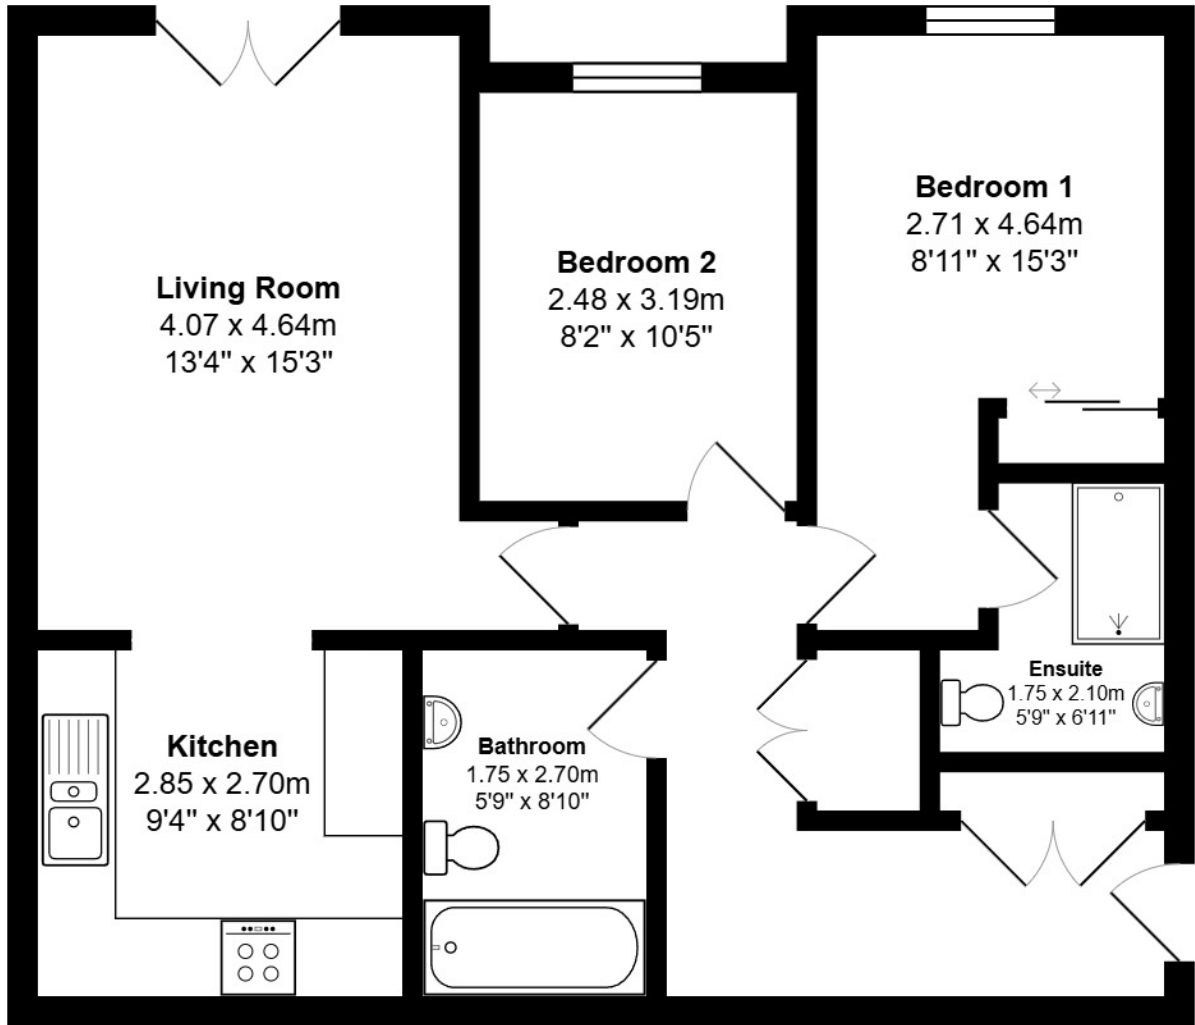

FLOOR PLAN, DIMENSIONS & MAP

Approximate Dimensions (Taken from the widest point)

Gross internal floor area (m²): 63m² | EPC Rating: B